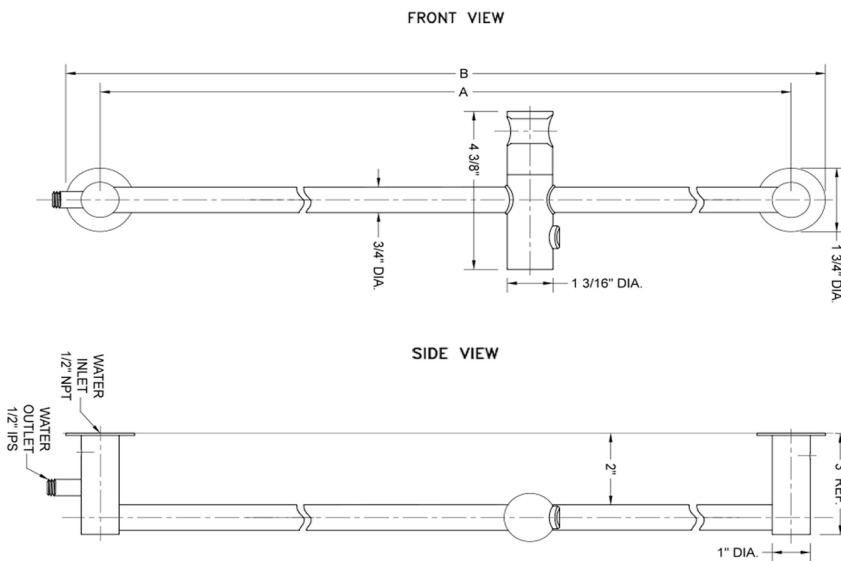

# 30" Contemporary Slim Wall Bar with Bottom Outlet Integral Water Supply

Model #: 9530-

### FEATURES:

- 30" Brass wall bar with bottom water outlet
- Integral water outlet eliminates need for separate water supply elbow
- Push button slider easily moves up & down & side to side
- Adjustable handshower angle
- Replace showerarm & showerhead with sliderail for handshower & hose
- Perfect for full height shower & shower seat applications
- Conical end of hose sits in holder
- Custom lengths available. Contact JACLO for pricing & availability
- Mounting hardware included
- CLSD-95 soap dish for wall bar sold separately

### SPECIFICATION DRAWING:

DECORATIVE WALL BARS			
PART. #	DESCRIPTION	A	B
9524	24" WALL BAR	24"	25 3/4"
9530	30" WALL BAR	30"	31 3/4"
9536	36" WALL BAR	36"	37 3/4"