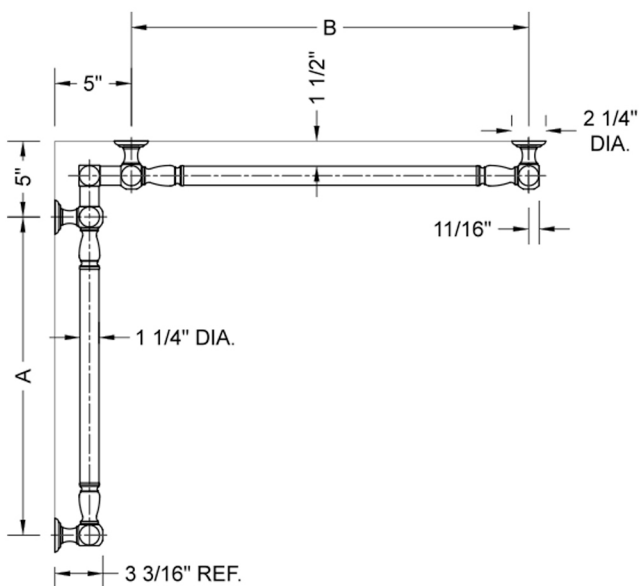

## G20 16" x 24" Inside Corner Grab Bar

Model #: G20-16-24-IC-

### FEATURES:

- ADA compliant when properly installed
- All brass construction, fully polished & plated
- All grab bars can be custom sized. Contact JACLO for pricing & availability
- Optional handshower sliders and toilet paper/wash cloth holders can be added only upon initial order
- Grab bars over 32" REQUIRE a middle post

### SPECIFICATION DRAWING:

BRASS LUXURY GRAB BAR							
PART. #	DESCRIPTION	A	B	PART. #	DESCRIPTION	A	B
G20-12-12-IC	CENTER OF POST	12"	12"	G20-24-36-IC	CENTER OF POST	24"	36"
G20-12-16-IC	CENTER OF POST	12"	16"	G20-24-48-IC	CENTER OF POST	24"	48"
G20-12-24-IC	CENTER OF POST	12"	24"	G20-24-60-IC	CENTER OF POST	24"	60"
G20-12-32-IC	CENTER OF POST	12"	32"				
				G20-32-32-IC	CENTER OF POST	32"	32"
G20-12-36-IC	CENTER OF POST	12"	36"	G20-32-36-IC	CENTER OF POST	32"	36"
G20-12-48-IC	CENTER OF POST	12"	48"	G20-32-48-IC	CENTER OF POST	32"	48"
G20-12-60-IC	CENTER OF POST	12"	60"	G20-32-60-IC	CENTER OF POST	32"	60"
G20-16-16-IC	CENTER OF POST	16"	16"	G20-36-36-IC	CENTER OF POST	36"	36"
G20-16-24-IC	CENTER OF POST	16"	24"	G20-36-48-IC	CENTER OF POST	36"	48"
G20-16-32-IC	CENTER OF POST	16"	32"	G20-36-60-IC	CENTER OF POST	36"	60"
G20-16-36-IC	CENTER OF POST	16"	36"	G20-48-48-IC	CENTER OF POST	48"	48"
G20-16-48-IC	CENTER OF POST	16"	48"	G20-48-60-IC	CENTER OF POST	48"	60"
G20-16-60-IC	CENTER OF POST	16"	60"				
G20-24-24-IC	CENTER OF POST	24"	24"	G20-60-60-IC	CENTER OF POST	60"	60"
G20-24-32-IC	CENTER OF POST	24"	32"				