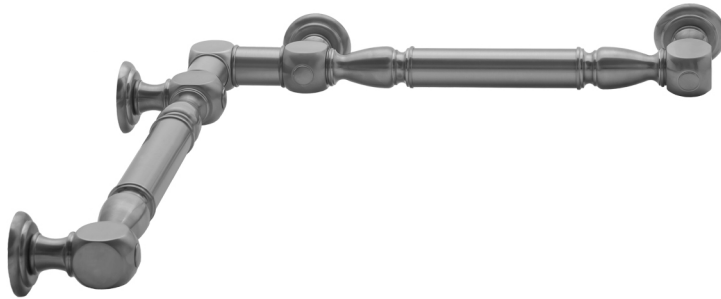

## G20 16" x 24" Inside Corner Grab Bar

Model #: G20-16-24-IC-

### FEATURES:

- ADA compliant when properly installed
- All brass construction, fully polished & plated
- All grab bars can be custom sized. Contact JACLO for pricing & availability
- Optional handshower sliders and toilet paper/wash cloth holders can be added only upon initial order
- Grab bars over 32" REQUIRE a middle post

### SPECIFICATION DRAWING:

BRASS LUXURY GRAB BAR							
PART. #	DESCRIPTION	A	B	PART. #	DESCRIPTION	A	B
G20-12-12-IC	CENTER OF POST	12"	12"	G20-24-36-IC	CENTER OF POST	24"	36"
G20-12-16-IC	CENTER OF POST	12"	16"	G20-24-48-IC	CENTER OF POST	24"	48"
G20-12-24-IC	CENTER OF POST	12"	24"	G20-24-60-IC	CENTER OF POST	24"	60"
G20-12-32-IC	CENTER OF POST	12"	32"				
				G20-32-32-IC	CENTER OF POST	32"	32"
G20-12-36-IC	CENTER OF POST	12"	36"	G20-32-36-IC	CENTER OF POST	32"	36"
G20-12-48-IC	CENTER OF POST	12"	48"	G20-32-48-IC	CENTER OF POST	32"	48"
G20-12-60-IC	CENTER OF POST	12"	60"	G20-32-60-IC	CENTER OF POST	32"	60"
G20-16-16-IC	CENTER OF POST	16"	16"	G20-36-36-IC	CENTER OF POST	36"	36"
G20-16-24-IC	CENTER OF POST	16"	24"	G20-36-48-IC	CENTER OF POST	36"	48"
G20-16-32-IC	CENTER OF POST	16"	32"	G20-36-60-IC	CENTER OF POST	36"	60"
G20-16-36-IC	CENTER OF POST	16"	36"	G20-48-48-IC	CENTER OF POST	48"	48"
G20-16-48-IC	CENTER OF POST	16"	48"	G20-48-60-IC	CENTER OF POST	48"	60"
G20-16-60-IC	CENTER OF POST	16"	60"				
G20-24-24-IC	CENTER OF POST	24"	24"	G20-60-60-IC	CENTER OF POST	60"	60"
G20-24-32-IC	CENTER OF POST	24"	32"				