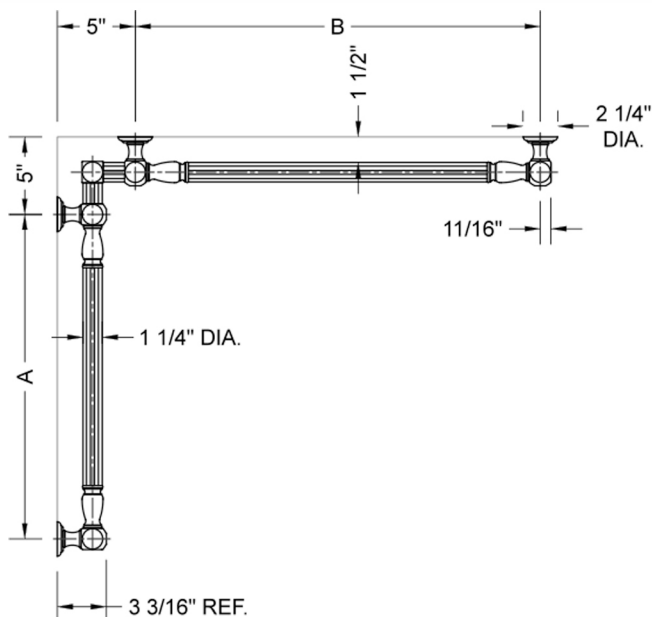

G21 12" x 32" Inside Corner Grab Bar

Model #: G21-12-32-IC-

FEATURES:

- ADA compliant when properly installed
- All brass construction, fully polished & plated
- All grab bars can be custom sized. Contact JACLO for pricing & availability
- Optional handshower sliders and toilet paper/wash cloth holders can be added only upon initial order
- Grab bars over 32" REQUIRE a middle post

SPECIFICATION DRAWING:

| BRASS LUXURY GRAB BAR | | | | | | | |
|-----------------------|----------------|-----|-----|--------------|----------------|-----|-----|
| PART. # | DESCRIPTION | A | B | PART. # | DESCRIPTION | A | B |
| G21-12-12-IC | CENTER OF POST | 12" | 12" | G21-24-36-IC | CENTER OF POST | 24" | 36" |
| G21-12-16-IC | CENTER OF POST | 12" | 16" | G21-24-48-IC | CENTER OF POST | 24" | 48" |
| G21-12-24-IC | CENTER OF POST | 12" | 24" | G21-24-60-IC | CENTER OF POST | 24" | 60" |
| G21-12-32-IC | CENTER OF POST | 12" | 32" | | | | |
| | | | | G21-32-32-IC | CENTER OF POST | 32" | 32" |
| G21-12-36-IC | CENTER OF POST | 12" | 36" | G21-32-36-IC | CENTER OF POST | 32" | 36" |
| G21-12-48-IC | CENTER OF POST | 12" | 48" | G21-32-48-IC | CENTER OF POST | 32" | 48" |
| G21-12-60-IC | CENTER OF POST | 12" | 60" | G21-32-60-IC | CENTER OF POST | 32" | 60" |
| | | | | | | | |
| G21-16-16-IC | CENTER OF POST | 16" | 16" | G21-36-36-IC | CENTER OF POST | 36" | 36" |
| G21-16-24-IC | CENTER OF POST | 16" | 24" | G21-36-48-IC | CENTER OF POST | 36" | 48" |
| G21-16-32-IC | CENTER OF POST | 16" | 32" | G21-36-60-IC | CENTER OF POST | 36" | 60" |
| | | | | | | | |
| G21-16-36-IC | CENTER OF POST | 16" | 36" | G21-48-48-IC | CENTER OF POST | 48" | 48" |
| G21-16-48-IC | CENTER OF POST | 16" | 48" | G21-48-60-IC | CENTER OF POST | 48" | 60" |
| G21-16-60-IC | CENTER OF POST | 16" | 60" | | | | |
| | | | | G21-60-60-IC | CENTER OF POST | 60" | 60" |
| G21-24-24-IC | CENTER OF POST | 24" | 24" | | | | |
| G21-24-32-IC | CENTER OF POST | 24" | 32" | | | | |