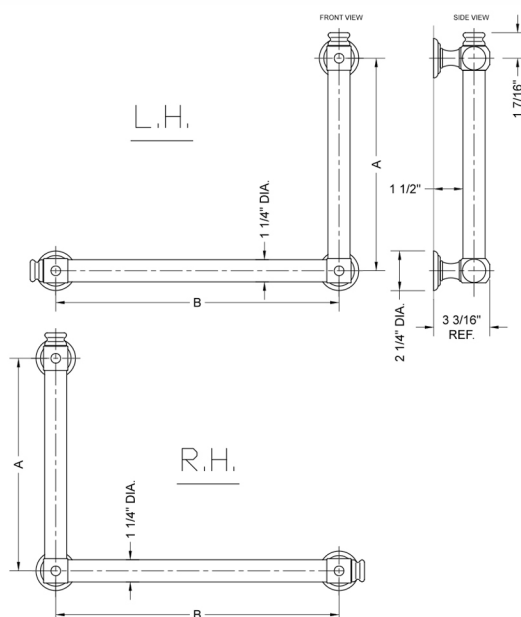

G60 12H x 24W 90° Left Hand Grab Bar

Model #: **G60-12H-24W-LH-**

FEATURES:

- ADA compliant when properly installed
- All brass construction, fully polished & plated
- All grab bars can be custom sized. Contact JACLO for pricing & availability
- Optional handshower sliders and toilet paper/wash cloth holders can be added only upon initial order
- Grab bars over 32" REQUIRE a middle post

SPECIFICATION DRAWING:

BRASS LUXURY GRAB BAR			
PART. #	DESCRIPTION	A H	B W
G60-12H-12W	CENTER TO CENTER	12"	12"
G60-12H-16W	CENTER TO CENTER	12"	16"
G60-12H-24W	CENTER TO CENTER	12"	24"
G60-12H-32W	CENTER TO CENTER	12"	32"
G60-16H-12W	CENTER TO CENTER	16"	12"
G60-16H-16W	CENTER TO CENTER	16"	16"
G60-16H-24W	CENTER TO CENTER	16"	24"
G60-16H-32W	CENTER TO CENTER	16"	32"
G60-24H-12W	CENTER TO CENTER	24"	12"
G60-24H-16W	CENTER TO CENTER	24"	16"
G60-24H-24W	CENTER TO CENTER	24"	24"
G60-24H-32W	CENTER TO CENTER	24"	32"
G60-32H-12W	CENTER TO CENTER	32"	12"
G60-32H-16W	CENTER TO CENTER	32"	16"
G60-32H-24W	CENTER TO CENTER	32"	24"
G60-32H-32W	CENTER TO CENTER	32"	32"