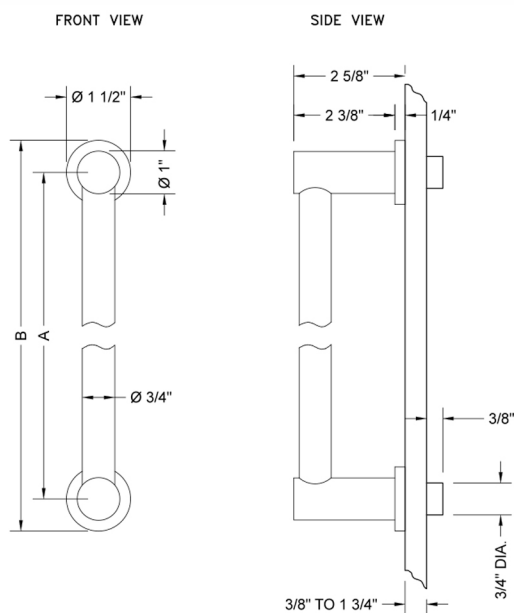

## 24" H40 Contempo II Front Mount Shower Door Pull

**Model #: H40-FM-24-**

### FEATURES:

- Can be mounted vertically or horizontally
- Can be used as a towel bar, foot rest, or shaving station when mounted horizontally
- Not to be used as a grab bar
- All brass construction, full polished & plated
- For Glass Installation: Separate mounting kit required (H40-GLSKIT)
- Custom sizes available- Contact JACLO for pricing & availability

### SPECIFICATION DRAWING:

CONTEMPO FRONT MOUNT DOOR PULL			
PART. #	SPECIFICS	A	B
H40-FM-XXX	6" C TO C	6"	7 1/2"
H40-FM-08-XXX	8" C TO C	8"	9 1/2"
H40-FM-12-XXX	12" C TO C	12"	13 1/2"
H40-FM-16-XXX	16" C TO C	16"	17 1/2"
H40-FM-18-XXX	18" C TO C	18"	19 1/2"
H40-FM-24-XXX	24" C TO C	24"	25 1/2"
H40-FM-32-XXX	32" C TO C	32"	33 1/2"