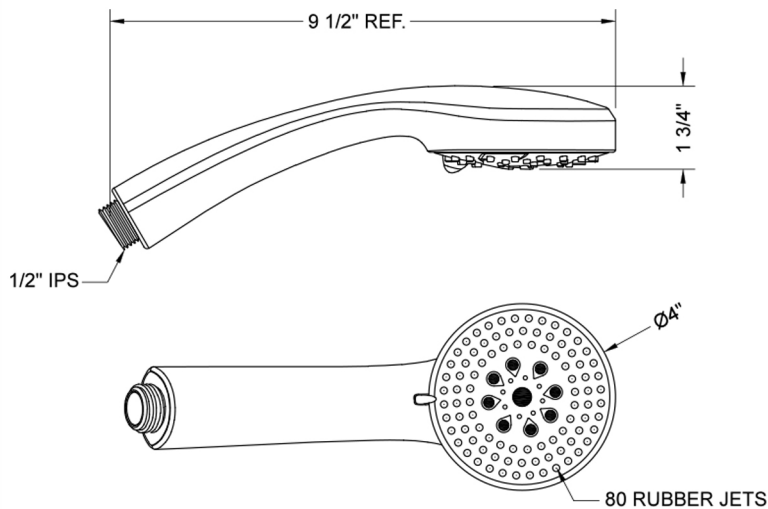

SHOWERALL® 6 Function Handshower with JX7® Technology

Model #: S465-

FEATURES:

- 4" face 6 function handshower with pause control to conserve water
- 1/2" IPS Male threads
- Pause control is not a positive shut-off
- 2.0 GPM—WaterSense approved
- Available flow rates: 2.5, 2.0, 1.75 & 1.5 GPM
- JX7® Technology

AVAILABLE FINISHES:

Polished Chrome (PCH) Satin Nickel (SN) Polished Nickel (PN)
Polished Brass (PB)

SPECIFICATION DRAWING:

SPRAY PATTERNS:

COMPLIANCES:

Complies with: ASME A112.18.1-2012/CSA B125.1-12