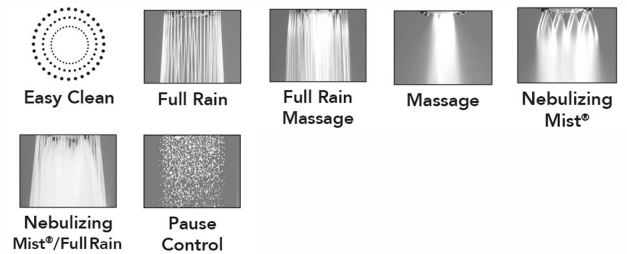

SHOWERALL® 6 Function Handshower with JX7® Technology

Model #: S465-

FEATURES:

- 4" face 6 function handshower with pause control to conserve water
- 1/2" IPS Male threads
- Pause control is not a positive shut-off
- 2.0 GPM—WaterSense approved
- Available flow rates: 2.5, 2.0, 1.75 & 1.5 GPM
- JX7® Technology

AVAILABLE FINISHES:

Polished Chrome (PCH) Satin Nickel (SN) Polished Nickel (PN)
Polished Brass (PB)

SPECIFICATION DRAWING:

SPRAY PATTERNS:

COMPLIANCES:

Complies with: ASME A112.18.1-2012/CSA B125.1-12