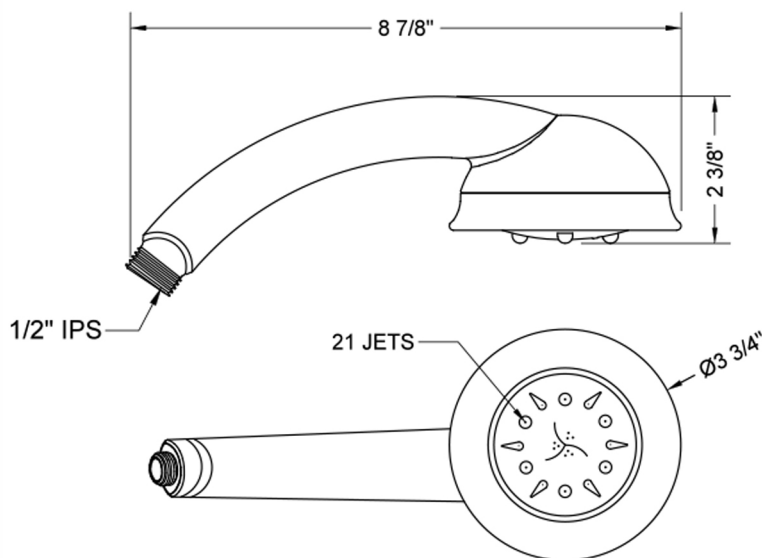

SPECIFICATION DRAWING: