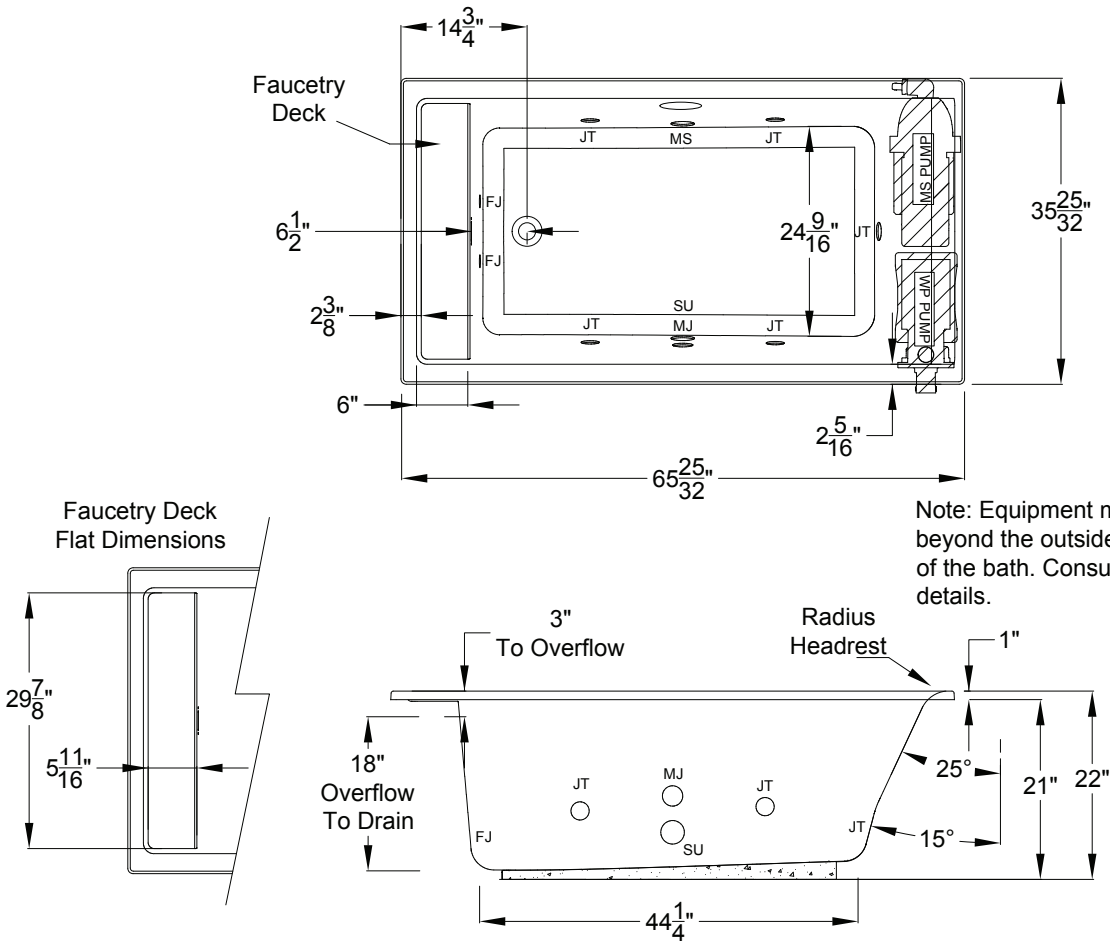

MicroSilk[®] - Whirlpool

Note: Equipment may extend beyond the outside perimeter of the bath. Consult factory for details.

Patents received or pending.

Includes Linear Overflow Drain Assembly

Note: Dimensional Tolerances: ±1/4"

Drop-in-Hole Size:	See Diagram
Operating Capacity:	48 Gal.
Overflow Capacity:	90 Gal.
Floor Loading / sq.ft.	53.2 lbs.
Carton Wt.:	152 lbs.
Cube:	36.6 ft. ³

Note: MicroSilk[®] equipment may extend beyond the outside perimeter of the bath. Consult factory for details.

Construction: Fiberglass reinforced acrylic bath with Level Form[™] full-support base.

We provide products listed with Intertek ETL SEMKO (Edison Testing Laboratories) U.S. and Canadian and with International Association of Plumbing and Mechanical Officials (IAPMO). Consult factory with your listing requirements.