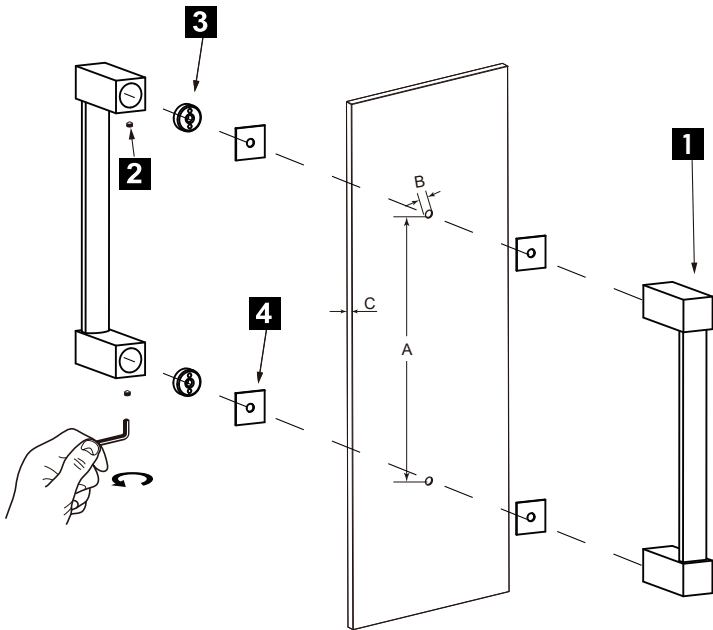

LISBON COLLECTION

DOUBLE SHOWER DOOR HANDLE 24"

2777824

PRODUCT NAME: DOUBLE SHOWER DOOR HANDLE 24"

PRODUCT CODE: 2777824

MATERIAL: All-brass construction

KEY FEATURES: Contemporary design. Square base with clean and elongated lines.

NOTE: Dimensions and specifications are subject to change without notice.

HANDLES INFO

Components Included		
①	Handle	X1
②	Set Screw M6	X2
③	Fixing Bracket	X2
④	Rubber Gasket	X4

Mounting Kits Included		
	X1	Allen Key

GLASS INFO

Glass Hole C-C Distance		
A	8"/203mm	8" Shower Door Handle
	12"/305mm	12" Shower Door Handle
	18"/457mm	18" Shower Door Handle
	24"/610mm	24" Shower Door Handle
	36"/914mm	36" Shower Door Handle
B	1/2" (12mm)	Glass Hole Diameter
C	6-12mm	Glass Thickness