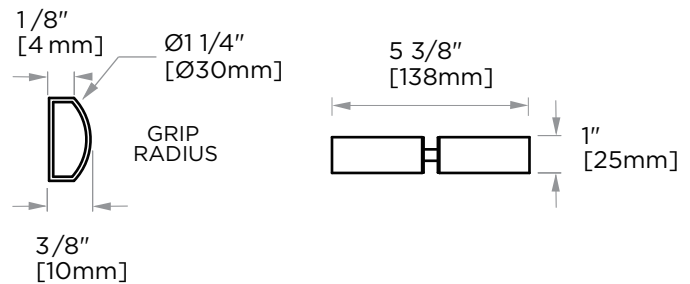

LISBON COLLECTION

DOUBLE SHOWER DOOR HANDLE 24"

2777824

PRODUCT NAME: DOUBLE SHOWER DOOR HANDLE 24"

PRODUCT CODE: 2777824

MATERIAL: All-brass construction

KEY FEATURES: Contemporary design. Square base with clean and elongated lines.

NOTE: Dimensions and specifications are subject to change without notice.

HANDLES INFO

Components Included		
①	Handle	X1
②	Set Screw M6	X2
③	Fixing Bracket	X2
④	Rubber Gasket	X4

Mounting Kits Included		
	X1	Allen Key

GLASS INFO

Glass Hole C-C Distance		
A	8"/203mm	8" Shower Door Handle
	12"/305mm	12" Shower Door Handle
	18"/457mm	18" Shower Door Handle
	24"/610mm	24" Shower Door Handle
	36"/914mm	36" Shower Door Handle
B	1/2" (12mm)	Glass Hole Diameter
C	6-12mm	Glass Thickness