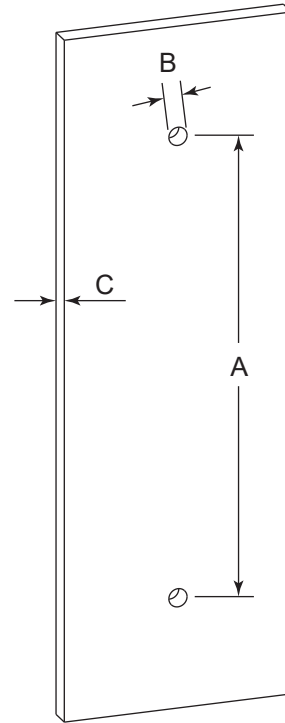

LISBON COLLECTION

DOUBLE SHOWER DOOR HANDLE 24"

2777824

PRODUCT NAME: DOUBLE SHOWER DOOR HANDLE 24"

PRODUCT CODE: 2777824

MATERIAL: All-brass construction

KEY FEATURES: Contemporary design. Square base with clean and elongated lines.

NOTE: Dimensions and specifications are subject to change without notice.

HANDLES INFO

Components Included		
①	Handle	X1
②	Set Screw M6	X2
③	Fixing Bracket	X2
④	Rubber Gasket	X4

Mounting Kits Included		
	X1	Allen Key

GLASS INFO

Glass Hole C-C Distance		
A	8"/203mm	8" Shower Door Handle
	12"/305mm	12" Shower Door Handle
	18"/457mm	18" Shower Door Handle
	24"/610mm	24" Shower Door Handle
	36"/914mm	36" Shower Door Handle
B	1/2" (12mm)	Glass Hole Diameter
C	6-12mm	Glass Thickness