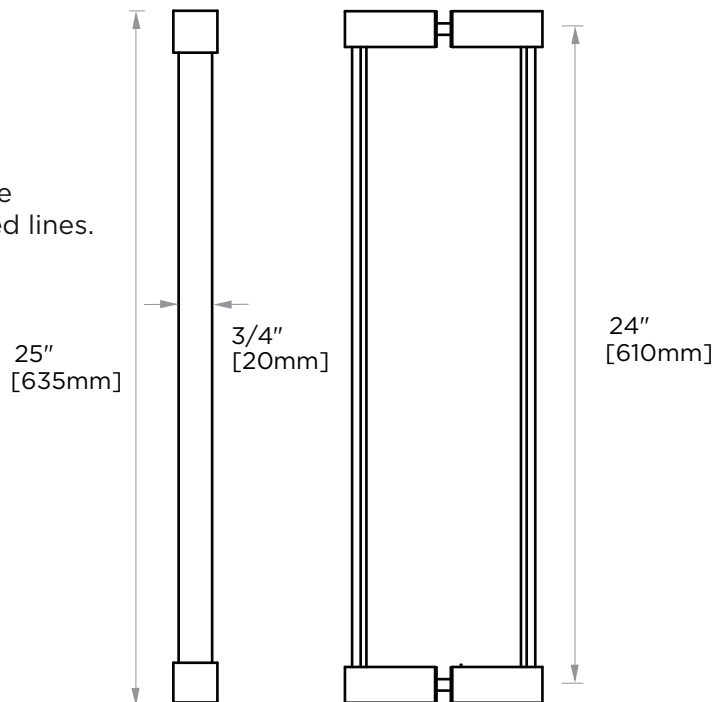

LISBON COLLECTION

DOUBLE SHOWER DOOR HANDLE 24"

2777824

PRODUCT NAME: DOUBLE SHOWER DOOR HANDLE 24"

PRODUCT CODE: 2777824

MATERIAL: All-brass construction

KEY FEATURES: Contemporary design. Square base with clean and elongated lines.

NOTE: Dimensions and specifications are subject to change without notice.

HANDLES INFO

Components Included		
①	Handle	X1
②	Set Screw M6	X2
③	Fixing Bracket	X2
④	Rubber Gasket	X4

Mounting Kits Included		
	X1	Allen Key

GLASS INFO

Glass Hole C-C Distance		
A	8"/203mm	8" Shower Door Handle
	12"/305mm	12" Shower Door Handle
	18"/457mm	18" Shower Door Handle
	24"/610mm	24" Shower Door Handle
	36"/914mm	36" Shower Door Handle
B	1/2" (12mm)	Glass Hole Diameter
C	6-12mm	Glass Thickness