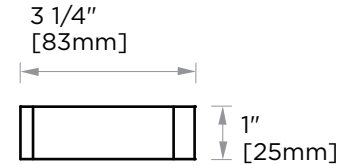

**MUNICH COLLECTION**  
**TOWEL BAR 30"**  
288300

**PRODUCT NAME:** TOWEL BAR 30"

**PRODUCT CODE:** 288300

**MATERIAL:** All-brass construction

**KEY FEATURES:** Contemporary design.  
Strong rectangular shapes,  
balanced by slender linear lines.