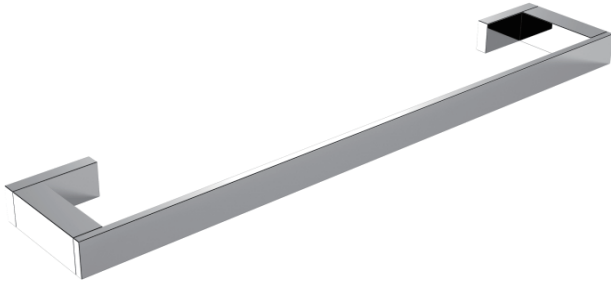

**MUNICH COLLECTION**  
**TOWEL BAR 30"**  
288300

**PRODUCT NAME:** TOWEL BAR 30"

**PRODUCT CODE:** 288300

**MATERIAL:** All-brass construction

**KEY FEATURES:** Contemporary design.  
Strong rectangular shapes,  
balanced by slender linear lines.