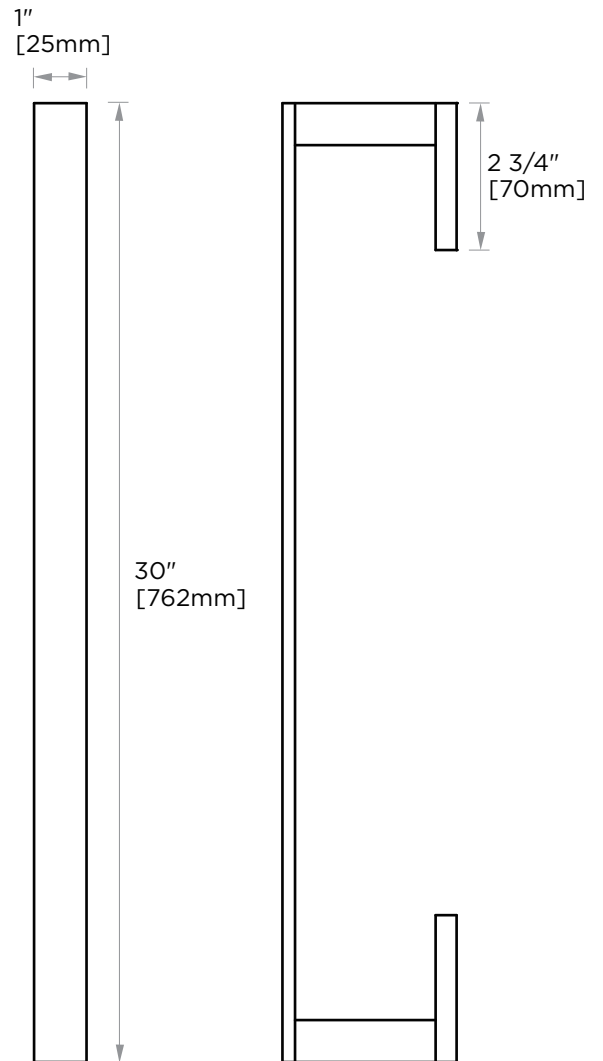

**MUNICH COLLECTION**  
**TOWEL BAR 30"**  
288300

**PRODUCT NAME:** TOWEL BAR 30"

**PRODUCT CODE:** 288300

**MATERIAL:** All-brass construction

**KEY FEATURES:** Contemporary design.  
Strong rectangular shapes,  
balanced by slender linear lines.