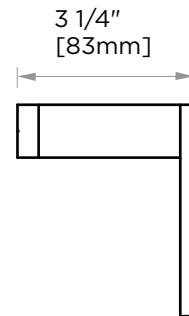

MUNICH COLLECTION
TOWEL RING
288464

PRODUCT NAME: TOWEL RING

PRODUCT CODE: 288464

MATERIAL: All-brass construction

KEY FEATURES: Contemporary design.
Strong rectangular shapes,
balanced by slender linear lines.