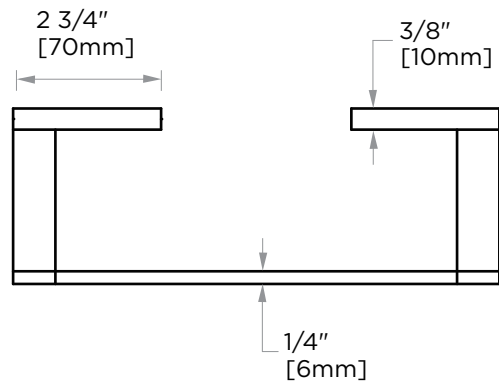

MUNICH COLLECTION
TOWEL RING
288464

PRODUCT NAME: TOWEL RING

PRODUCT CODE: 288464

MATERIAL: All-brass construction

KEY FEATURES: Contemporary design.
Strong rectangular shapes,
balanced by slender linear lines.

NOTE: Dimensions and specifications are subject to change without notice.