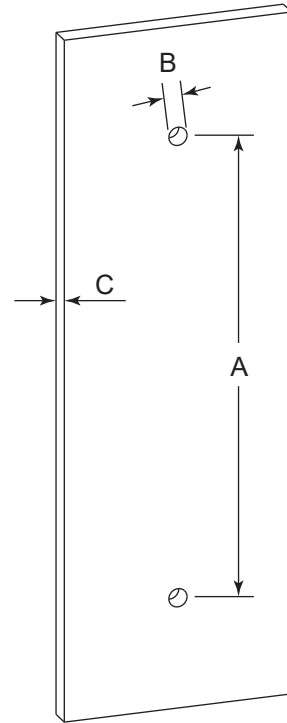

**PISA COLLECTION**  
**SINGLE SHOWER**  
**DOOR HANDLE**  
3427512

**PRODUCT NAME:** SINGLE SHOWER DOOR HANDLE

**PRODUCT CODE:** 3427512

**MATERIAL:** All-brass construction

**KEY FEATURES:** Classic Art Deco take on a traditional design

NOTE: Dimensions and specifications are subject to change without notice.

## HANDLES INFO

Components Included		
①	Handle	X1
②	Set Screw M6	X2
③	Fixing Bracket	X2
④	Rubber Gasket	X4

Mounting Kits Included		
	X1	Allen Key

## GLASS INFO

Glass Hole C-C Distance		
A	8"/203mm	8" Shower Door Handle
	12"/305mm	12" Shower Door Handle
	18"/457mm	18" Shower Door Handle
	24"/610mm	24" Shower Door Handle
	36"/914mm	36" Shower Door Handle
B	1/2" (12mm)	Glass Hole Diameter
C	6-12mm	Glass Thickness