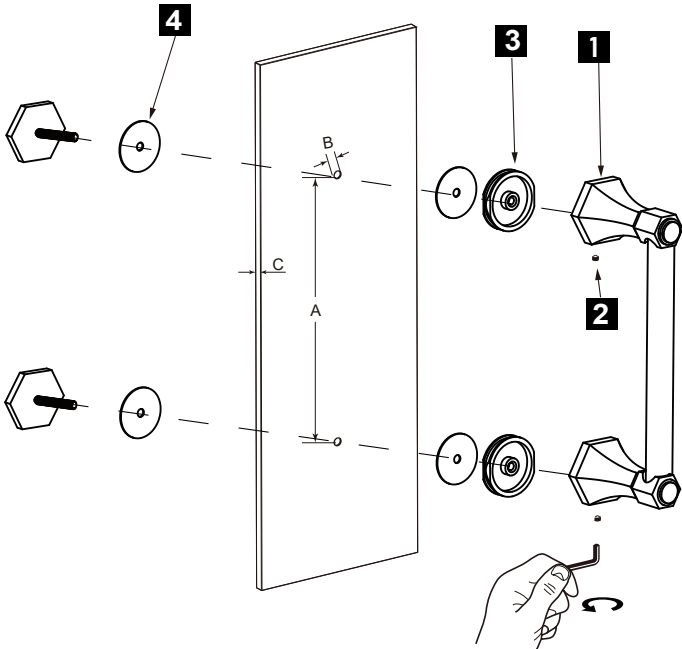

**PISA COLLECTION**  
**SINGLE SHOWER**  
**DOOR HANDLE**  
3427512

**PRODUCT NAME:** SINGLE SHOWER DOOR HANDLE

**PRODUCT CODE:** 3427512

**MATERIAL:** All-brass construction

**KEY FEATURES:** Classic Art Deco take on a traditional design

## HANDLES INFO

Components Included		
①	Handle	X1
②	Set Screw M6	X2
③	Fixing Bracket	X2
④	Rubber Gasket	X4

Mounting Kits Included		
	X1	Allen Key

## GLASS INFO

Glass Hole C-C Distance		
A	8"/203mm	8" Shower Door Handle
	12"/305mm	12" Shower Door Handle
	18"/457mm	18" Shower Door Handle
	24"/610mm	24" Shower Door Handle
	36"/914mm	36" Shower Door Handle
B	1/2" (12mm)	Glass Hole Diameter
C	6-12mm	Glass Thickness