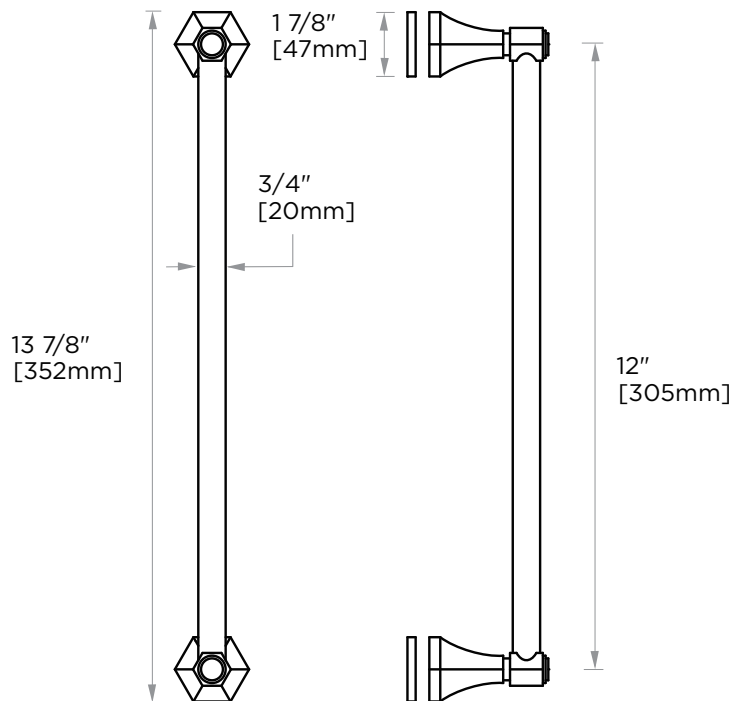

**PISA COLLECTION**  
**SINGLE SHOWER**  
**DOOR HANDLE**  
3427512

**PRODUCT NAME:** SINGLE SHOWER DOOR HANDLE

**PRODUCT CODE:** 3427512

**MATERIAL:** All-brass construction

**KEY FEATURES:** Classic Art Deco take on a traditional design

NOTE: Dimensions and specifications are subject to change without notice.

## HANDLES INFO

Components Included		
①	Handle	X1
②	Set Screw M6	X2
③	Fixing Bracket	X2
④	Rubber Gasket	X4

Mounting Kits Included		
	X1	Allen Key

## GLASS INFO

Glass Hole C-C Distance		
A	8"/203mm	8" Shower Door Handle
	12"/305mm	12" Shower Door Handle
	18"/457mm	18" Shower Door Handle
	24"/610mm	24" Shower Door Handle
	36"/914mm	36" Shower Door Handle
B	1/2" (12mm)	Glass Hole Diameter
C	6-12mm	Glass Thickness