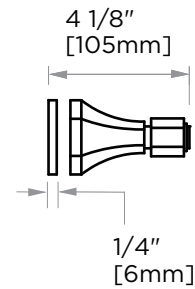

**PISA COLLECTION**  
**SINGLE SHOWER**  
**DOOR HANDLE**  
3427512

**PRODUCT NAME:** SINGLE SHOWER DOOR HANDLE

**PRODUCT CODE:** 3427512

**MATERIAL:** All-brass construction

**KEY FEATURES:** Classic Art Deco take on a traditional design

## HANDLES INFO

Components Included		
①	Handle	X1
②	Set Screw M6	X2
③	Fixing Bracket	X2
④	Rubber Gasket	X4

Mounting Kits Included		
	X1	Allen Key

## GLASS INFO

Glass Hole C-C Distance		
A	8"/203mm	8" Shower Door Handle
	12"/305mm	12" Shower Door Handle
	18"/457mm	18" Shower Door Handle
	24"/610mm	24" Shower Door Handle
	36"/914mm	36" Shower Door Handle
B	1/2" (12mm)	Glass Hole Diameter
C	6-12mm	Glass Thickness