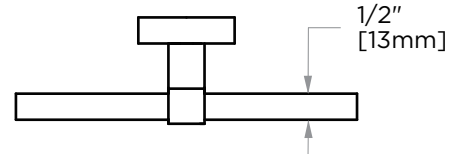

## CIRCO COLLECTION TOWEL RING 365460

**PRODUCT NAME:** TOWEL RING

**PRODUCT CODE:** 365460

**MATERIAL:** All-brass construction

**KEY FEATURES:** Transitional design.  
Round and straight lines

**STOCKED FINISHES:**

**WARRANTY:**

Lifetime Limited (Residential Use)  
One Year (Commercial Use)

2 1/8"  
[53mm]

NOTE: Dimensions and specifications are subject to change without notice.