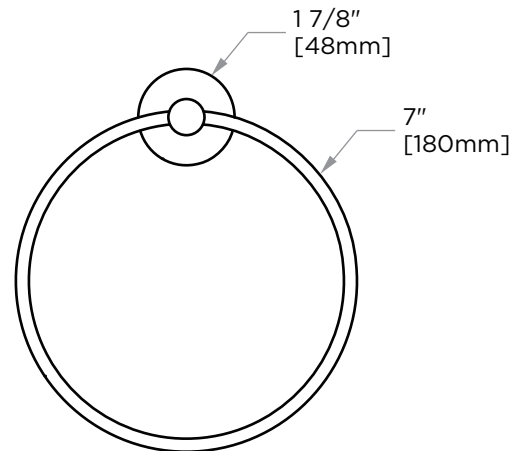

## CIRCO COLLECTION TOWEL RING 365460

**PRODUCT NAME:** TOWEL RING

**PRODUCT CODE:** 365460

**MATERIAL:** All-brass construction

**KEY FEATURES:** Transitional design.  
Round and straight lines

**STOCKED FINISHES:**

**WARRANTY:**

Lifetime Limited (Residential Use)  
One Year (Commercial Use)

2 1/8"  
[53mm]

NOTE: Dimensions and specifications are subject to change without notice.