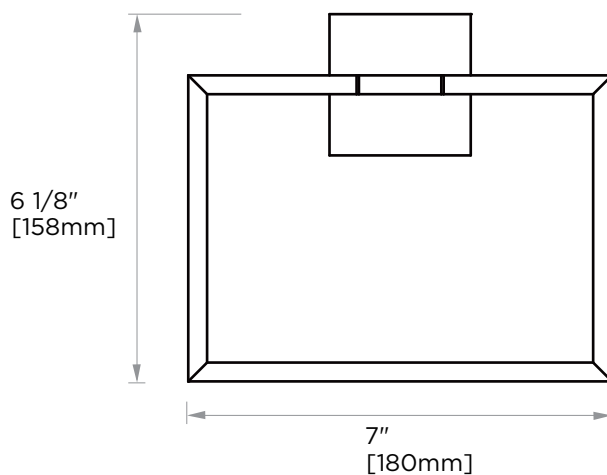

HAMBURG COLLECTION TOWEL RING 440464

PRODUCT NAME: TOWEL RING

PRODUCT CODE: 440464

MATERIAL: All-brass construction

KEY FEATURES: Transitional design.
Rectangular bold solid style.

**STOCKED
FINISHES:**

- Polished Chrome (99)
- Brushed Nickel (81)
- Polished Nickel (68)
- Matte Black (48)