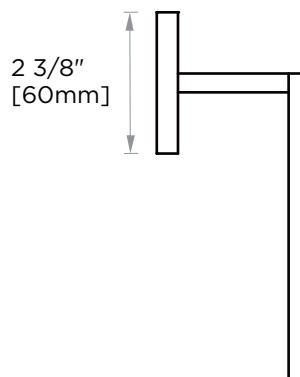

WARRANTY:

Lifetime Limited (Residential Use)
One Year (Commercial Use)

NOTE: Dimensions and specifications are subject to change without notice.