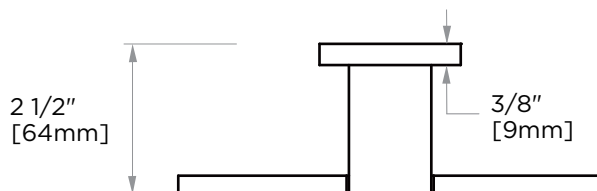

WARRANTY:

Lifetime Limited (Residential Use)
One Year (Commercial Use)

NOTE: Dimensions and specifications are subject to change without notice.