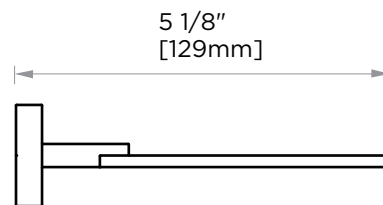

## VIENNA COLLECTION TOWEL BRUSH HOLDER 480610

**PRODUCT NAME:** TOWEL BRUSH HOLDER

**PRODUCT CODE:** 480610

**MATERIAL:** All-brass construction

**KEY FEATURES:** Contemporary design. Straight lines with a sleek silhouette.

NOTE: Dimensions and specifications are subject to change without notice.