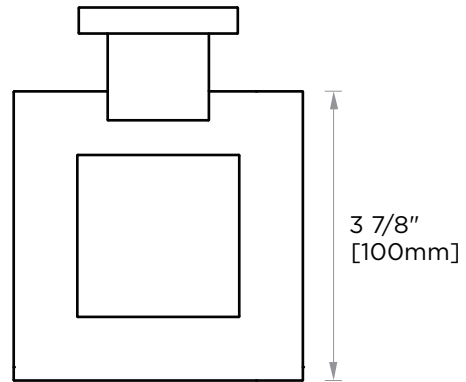

## VIENNA COLLECTION TOWEL BRUSH HOLDER 480610

**PRODUCT NAME:** TOWEL BRUSH HOLDER

**PRODUCT CODE:** 480610

**MATERIAL:** All-brass construction

**KEY FEATURES:** Contemporary design. Straight lines with a sleek silhouette.

NOTE: Dimensions and specifications are subject to change without notice.