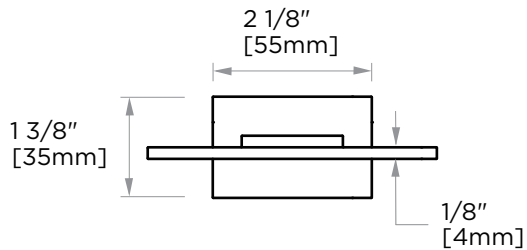

## VIENNA COLLECTION TOWEL BRUSH HOLDER 480610

**PRODUCT NAME:** TOWEL BRUSH HOLDER

**PRODUCT CODE:** 480610

**MATERIAL:** All-brass construction

**KEY FEATURES:** Contemporary design. Straight lines with a sleek silhouette.

NOTE: Dimensions and specifications are subject to change without notice.