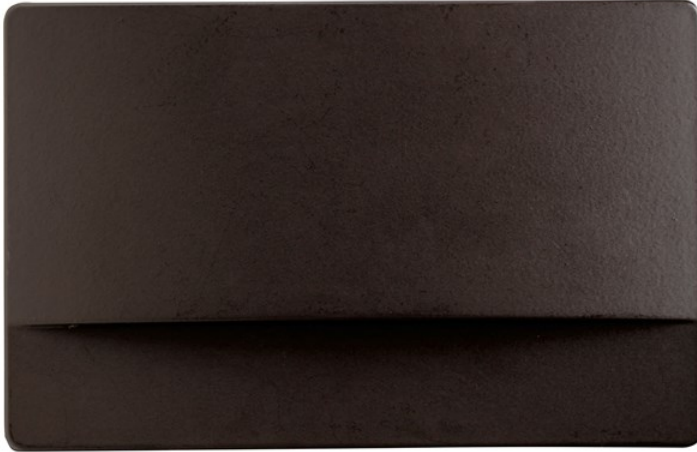

## 5" Dimmable and Screwless LED Step Light Architectural Bronze

12674AZ (Architectural Bronze)

Project Name: \_\_\_\_\_  
 Location: \_\_\_\_\_  
 Type: \_\_\_\_\_  
 Qty: \_\_\_\_\_  
 Comments: \_\_\_\_\_

### Dimensions

Weight	0.58 LBS
Height from center of Wall opening (Spec Sheet)	1.56"
Height	3.25"
Length	5.00"
Width	2.00"