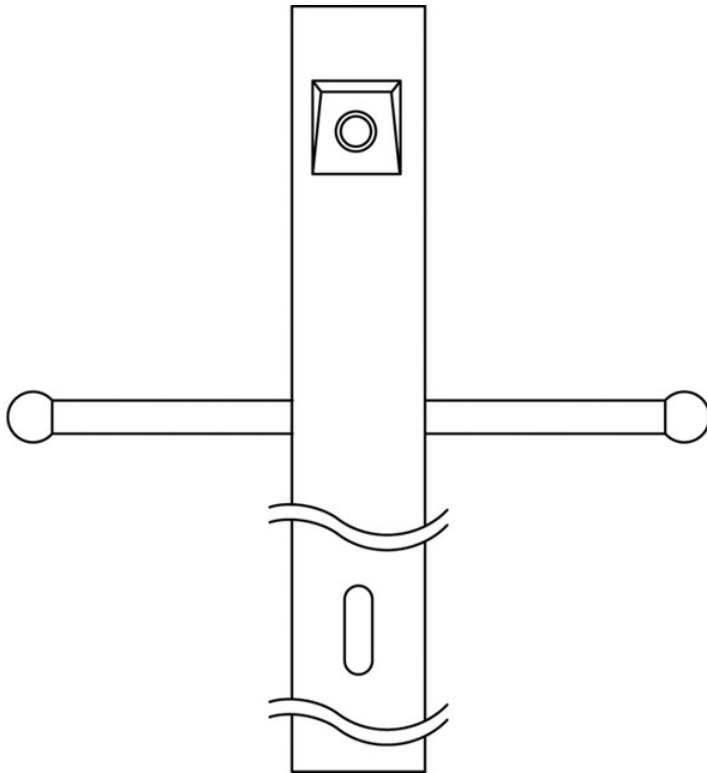

# 3" x 84" Direct Burial Ladder Rest Photocell Post Black

49904BK (Black)

Project Name: \_\_\_\_\_  
Location: \_\_\_\_\_  
Type: \_\_\_\_\_  
Qty: \_\_\_\_\_  
Comments: \_\_\_\_\_

## Dimensions

Weight	3.85 LBS
Height	84.00"
Width	3.00"