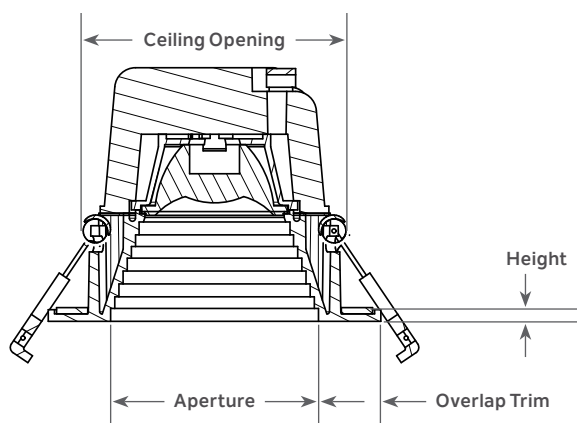

Family + Type + Size + Shape + CCT + CRI + Finish = **DL MN 02 R 27 90 WHT**

4" and 6" DtC Recessed Downlights are also available. See Round items DLRC04R2790WHT, DLRC04R3090WHT, DLRC06R2790WHT, DLRC06R3090WHT, or Square items DLRC04S2790WHT, DLRC04S3090WHT, DLRC06S2790WHT, DLRC06S3090WHT for complete specifications.

Direct-to-Ceiling LED Downlight – Mini Recessed

Dimension Table

	Aperture (in/mm)	Ceiling Opening (in/mm)	Overlap Trim (in/mm)	Height (in/mm)
2" Round	1.97 / 50	2.875 / 73.0	0.6 / 15	0.11 / 2.8

ACCESSORIES