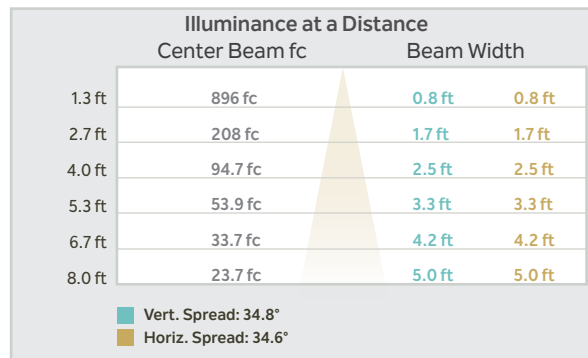

ACCESSORIES

See Accessories

Direct-to-Ceiling LED Downlight – Mini Recessed

LUMEN Data Table – Mini Recessed

Shape	Size (Inches)	Watts	Lumens	
			2700K	3000K
Round	2	8W	550	

Photometric Diagrams

DLMN02R3090WHT

Direct-to-Ceiling LED Downlight – Mini Recessed

Dimension Table

	Aperture (in/mm)	Ceiling Opening (in/mm)	Overlap Trim (in/mm)	Height (in/mm)
2" Round	1.97 / 50	2.875 / 73.0	0.6 / 15	0.11 / 2.8

ACCESSORIES