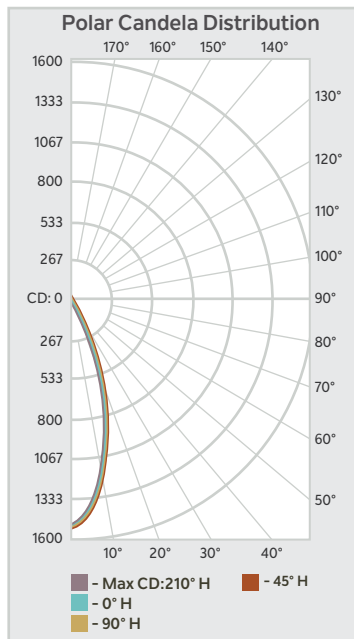

PHOTOMETRICS

Light Source	LED Backlit
Color Temperature(s)	2700K/3000K
Color Rendering Index (CRI)	>90, R9>50
Dimmable	Yes
Lumen Packages	See Data Table
Lumens Per Watt (LPW)	>60LPW

RATINGS & CERTIFICATIONS

ACCESSORIES

See Accessories

Direct-to-Ceiling LED Downlight – Mini Recessed

LUMEN Data Table – Mini Recessed

Shape	Size (Inches)	Watts	Lumens	
			2700K	3000K
Round	2	8W	550	

Photometric Diagrams

DLMN02R3090WHT

Family + Type + Size + Shape + CCT + CRI + Finish = **DL MN 02 R 27 90 WHT**

4" and 6" DtC Recessed Downlights are also available. See Round items DLRC04R2790WHT, DLRC04R3090WHT, DLRC06R2790WHT, DLRC06R3090WHT, or Square items DLRC04S2790WHT, DLRC04S3090WHT, DLRC06S2790WHT, DLRC06S3090WHT for complete specifications.

Direct-to-Ceiling LED Downlight – Mini Recessed

Dimension Table

	Aperture (in/mm)	Ceiling Opening (in/mm)	Overlap Trim (in/mm)	Height (in/mm)
2" Round	1.97 / 50	2.875 / 73.0	0.6 / 15	0.11 / 2.8

ACCESSORIES