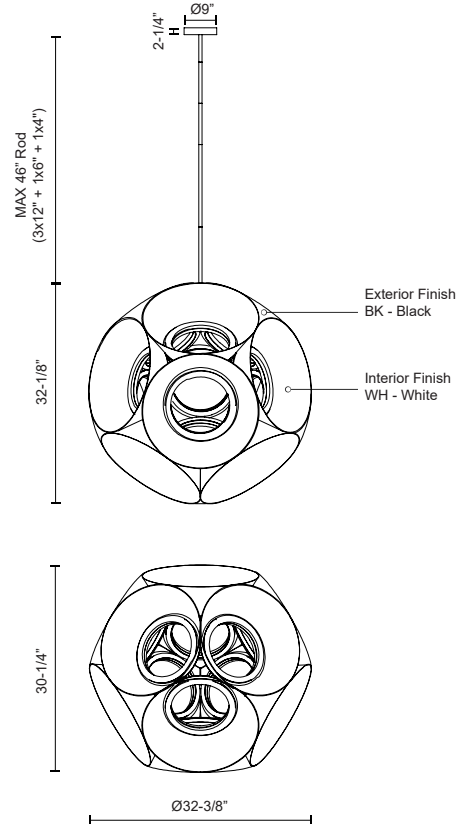

**MAGELLAN
CH51232
CHANDELIERS**

PROJECT

CH51232-BK/WH
Black/White

SPECIFICATION DETAILS

* For custom options, consult factory for details.

Fixture Dimensions	D32-3/8" x H30-1/4"
Light Source	LED
Wattage	180W
Total Lumens	17500lm
Delivered Lumens	8916lm*
Voltage	120V
Color Temperature	3000K
CRI (Ra)	>90
Optional Color Temps	2700K - 5000K Available, Minimum Order Quantities Apply
LED Rated Life	50,000 hours
Dimming	100% - 10%, TRIAC or ELV Dimmer (Not Included)
Shade Details	Powder Coated Aluminum
Adjustable	Yes
Rod Length	46" Max (3x12" + 1x6" + 1x4")
Location	Dry
Warranty	5 Years
Canopy Dimensions	D9" H2-1/4"

DESCRIPTION

Large-scale statement piece, multiple spun-aluminum shades clad a hollow core. Fine textured dark exterior and white reflector finish

KUZCO

19054 28TH AVENUE
SURREY - BC V3Z 6M3
CANADA

WWW.KUZCOLIGHTING.COM