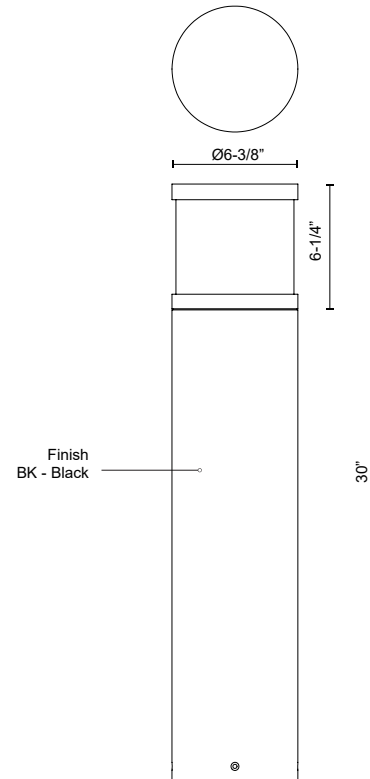

EB46430-BK-UNV
Black

SPECIFICATION DETAILS

| | |
|-------------------------------|---|
| Fixture Dimensions | D6-3/8" x H30" |
| Light Source | LED with DC Driver |
| Wattage | 24W |
| Total Lumens | 2500lm |
| Delivered Lumens | 1212lm |
| Voltage | 120-277V |
| Color Temperature | 3000K |
| CRI (Ra) | 80CRI |
| Optional Color Temps | 2700K - 5000K Available, Minimum Order Quantities Apply |
| LED Rated Life | 50,000 hours |
| Dimming | 100% - 10%, TRIAC or ELV Dimmer (Not Included) |
| Diffuser Details | Frosted PC |
| Location | Wet |
| Illumination Direction | Down |
| Paint Finish | BK02 |

* For custom options, consult factory for details.

* For warranty information, please visit www.kuzcolighting.com/warranty

DESCRIPTION

Architecturally designed high-power LED exterior bollard fixture. This die-cast powder-coated aluminum cylinder has a frosted polycarbonate diffuser that provides diffused omni directional light to the surrounding area. Available in three base sizes with interchangeable head options.