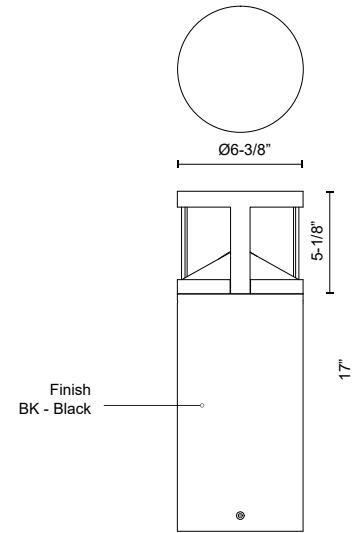

EB82217-BK-UNV
Black

SPECIFICATION DETAILS

Fixture Dimensions	D6-3/8" x H17"
Light Source	LED with DC Driver
Wattage	24W
Total Lumens	2500lm
Delivered Lumens	1009lm
Voltage	120-277V
Color Temperature	3000K
CRI (Ra)	80CRI
Optional Color Temps	2700K - 5000K Available, Minimum Order Quantities Apply
LED Rated Life	50,000 hours
Dimming	100% - 10%, TRIAC or ELV Dimmer (Not Included)
Location	Wet
Illumination Direction	Down
Paint Finish	BK02

* For custom options, consult factory for details.

* For warranty information, please visit www.kuzcolighting.com/warranty

DESCRIPTION

Architecturally designed high-power LED exterior bollard fixture. This die-cast aluminum cylinder offers a uniquely shaped split pyramid top with a diffused omni directional light. Available in three base sizes and interchangeable head options