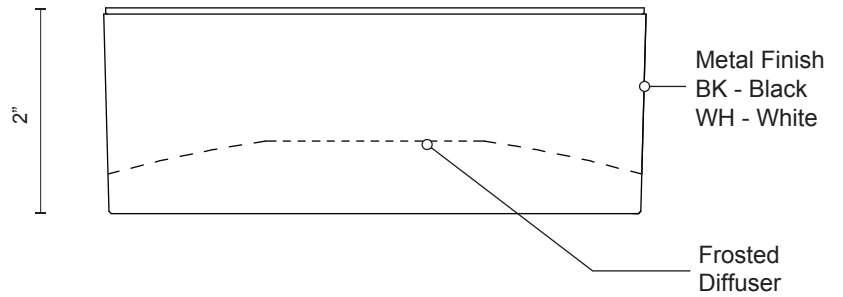

Canopy dimensions:
N/A

Comments: