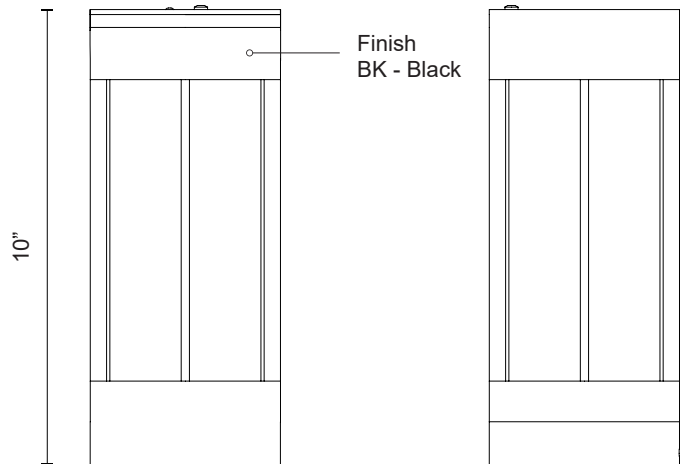

SUARA
EL17610
TABLE LAMP

PROJECT

SPECIFICATION DETAILS

Fixture Dimensions	D4-3/4" x H10"
Wattage	3W
Total Lumens	240lm
Delivered Lumens	150lm*
Voltage	120V
Color Temperature	3000K
CRI (Ra)	90CRI
Optional Color Temps	2700K - 5000K Available, Minimum Order Quantities Apply
Location	Wet

* For custom options, consult factory for details.

* For warranty information, please visit www.kuzcolighting.com/warranty

DESCRIPTION

The Suara collection is the perfect outdoor companion for your evening soiree. With a simple, forged aluminum and glass body, this collection suits any design sensibility. The Suara can be charged using solar energy or with charger. Place Suara in direct sunlight with panel facing upwards to charge during the day.

KUZCO

CANADA: 19054 28TH AVENUE - SURREY, BC V3Z 6M3
USA: 3035 E. LONE MOUNTAIN ROAD - LAS VEGAS, NV 89081

WWW.KUZCOLIGHTING.COM

© 2022 KUZCO LIGHTING. ALL RIGHTS RESERVED.

COMMENT