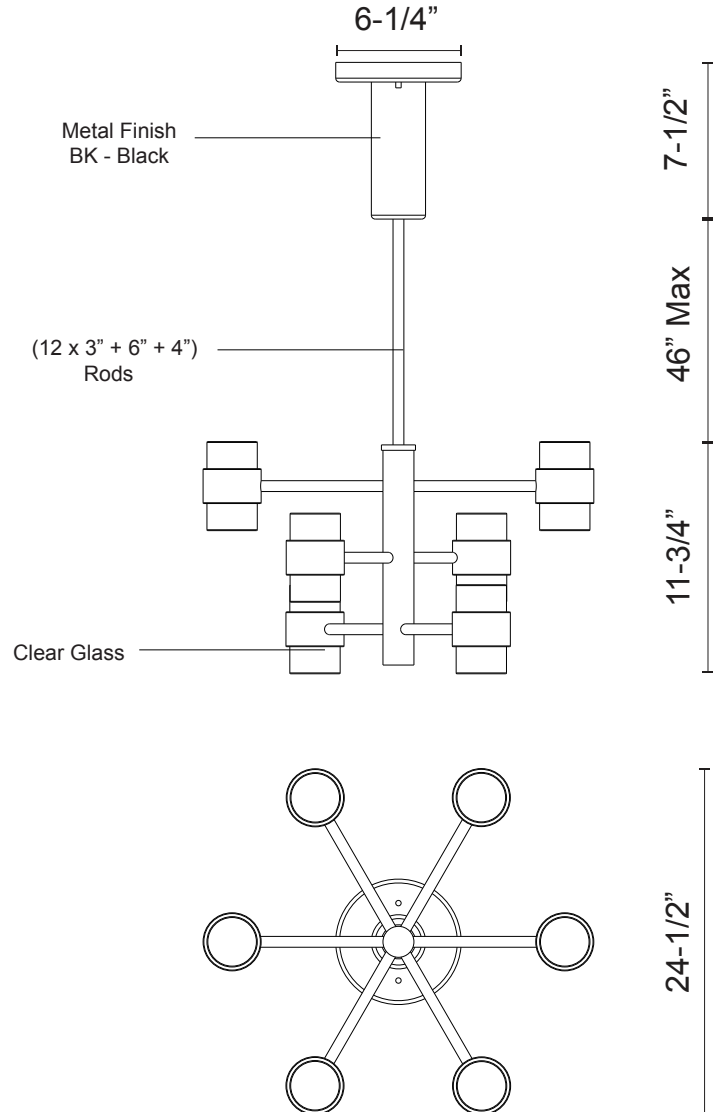

### Product Descriptions

The Copenhagen balances a clean, simple geometry with highly detailed glass for a sophisticated outdoor product line. The stark yet refined finish of the black structure contrasts with the translucent glass to augment its effect. Available in both wall-mounted and chandelier configurations, the complete offering is both elegant and versatile.

### Product Details

High system efficacy  
 Low total life cycle cost  
 ETL Listed  
 5-year LED warranty and 1-year fixture warranty.  
 Complete warranty terms located at:  
[www.kuzcolighting.com/warranty](http://www.kuzcolighting.com/warranty)  
 Driver in Canopy  
 Available in black metal finish with a clear glass. 46" max rod height.  
 Dimmable with Universal/ Triac dimmer (not included)  
 Custom options available

\*Preliminary figures

Fixture Weight:

Canopy dimensions:  
 6-1/4" x 7-1/2"

Comments: