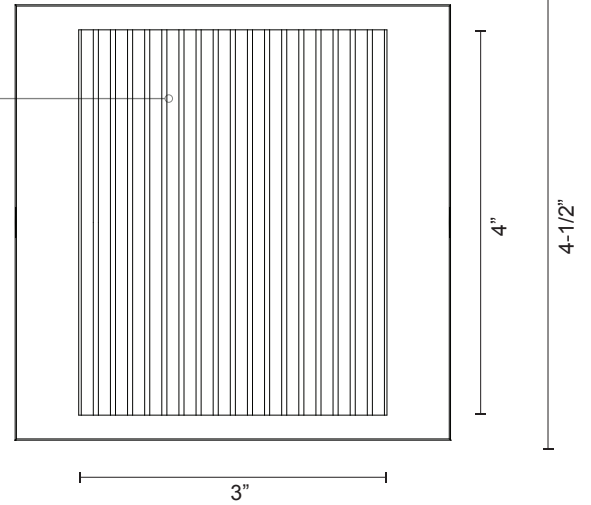

Metal Finish
BK - Black
WH - White