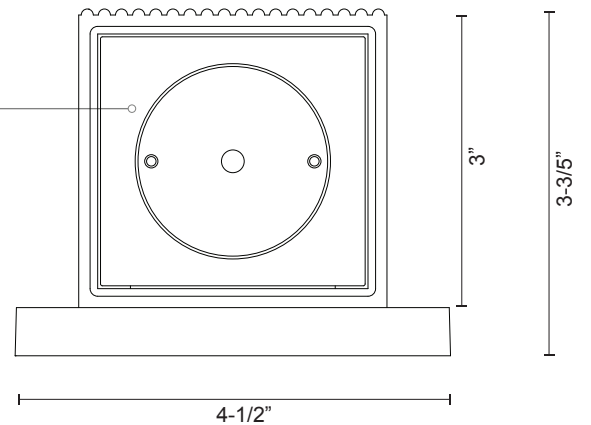

Clear glass lenses