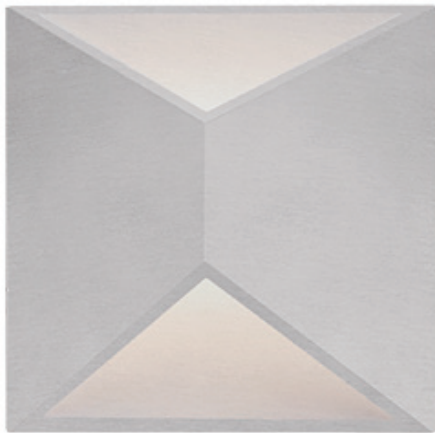

EW60307-BN