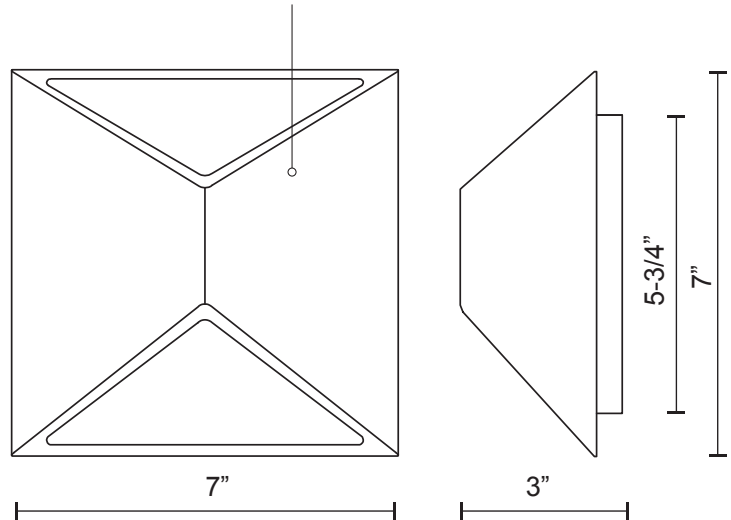

Finish
BN - Brushed Nickel
ES - Espresso
WH - White