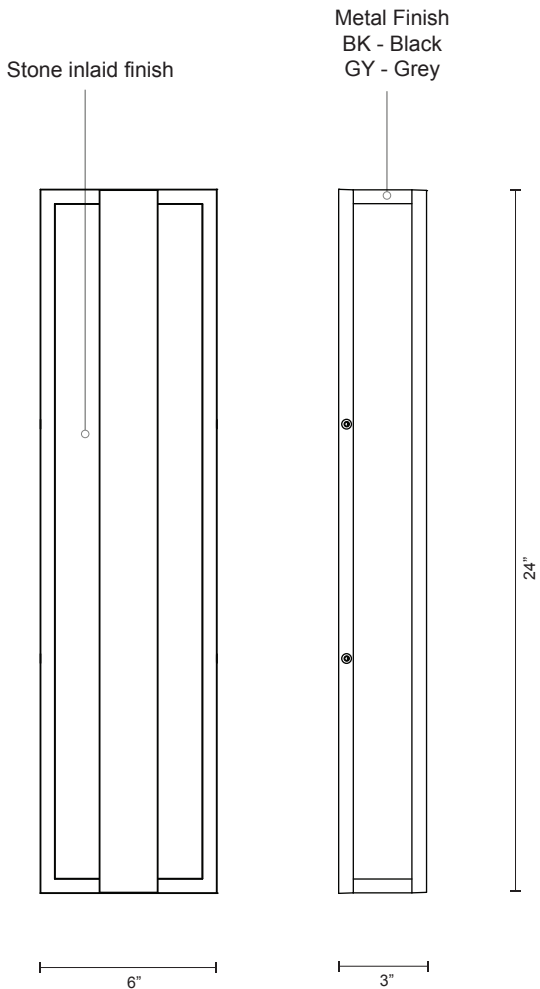

EW6824

SPECIFICATION SHEET

Sophisticated LED technology meets modern outdoor wall sconces

- Die-cast aluminum with stone inlaid finish
- Black or Grey metal details
- Dimmable with ELV dimmer (Not included)
- Custom options available

Color Temp 3000K
 CRI (Ra) >90
 Dimming 100% - 10%
 Rated Life 50,000 hours

Voltage	Watt	LED Lumens	Delivered Lumens	Finish(es)
120V	29W	2000lm	270*	BK / GY

PROJECT	
DATE	TYPE

EW6824-BK

EW6824-BK

EW6824-GY