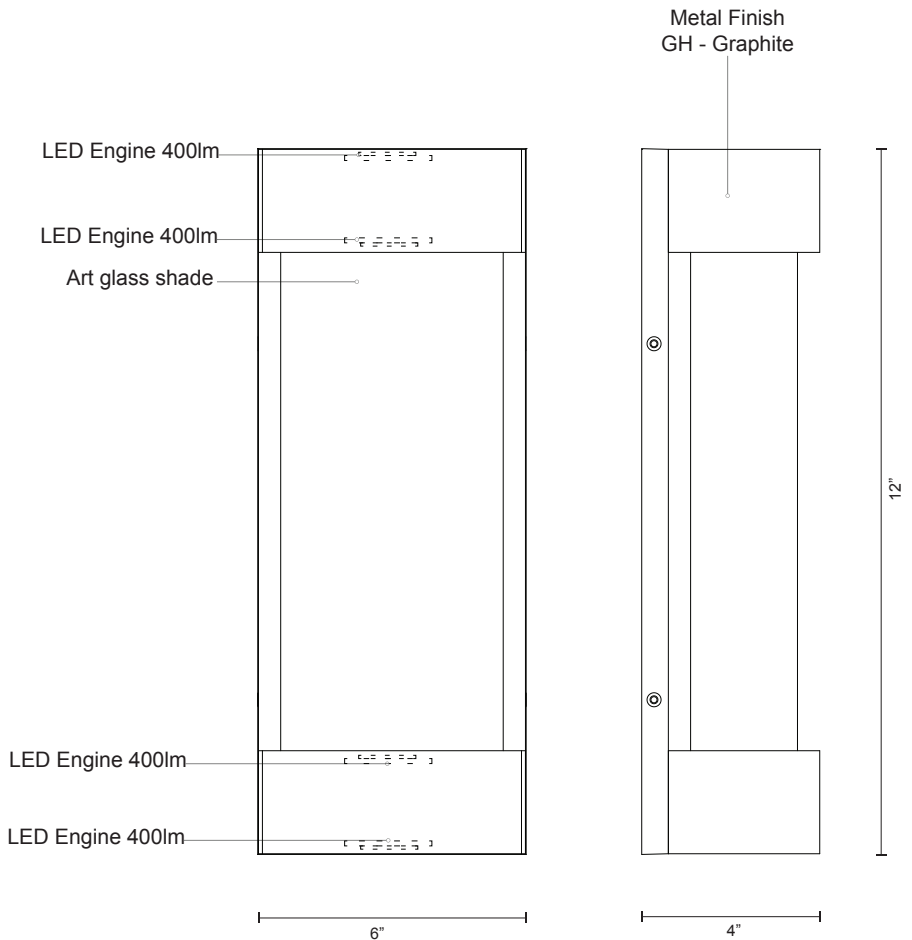

EW7012

Specification Sheet

Exterior WallSconce

GH - Graphite

Product Description

Exterior wall light that combines hand-crafted glass and metal elements. 12 inches long, this formed aluminum and art glass light glows from both ends is rated for exterior but will also look wonderful mounted on an indoor wall.

PROJECT					V 1.0
DATE		TYPE			
Voltage	Watt	LED Lumens	Delivered Lumens	Finish(es)	Color Temp 3000K CRI (Ra) >90 Dimming 100% - 10% Rated Life 50,000 hours
120V	18W*	1600lm*	TBD	GH - Graphite	

*Preliminary figures

Fixture Weight:

Canopy dimensions:
L: 6" W: 1/2" H: 12"

Comments: