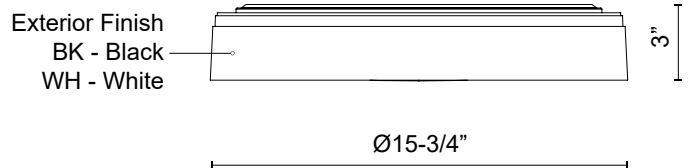

SPECIFICATION DETAILS

Fixture Dimensions	D15-3/4" x H3"
Light Source	AC LED Module
Wattage	30W
Total Lumens	2550lm
Delivered Lumens	BK/GD-1060lm*; BK/WH-1040lm*; BK/WT-1035lm*; WH/GD-1060lm*; WH/WT-1035lm*;
Voltage	120V
Color Temperature	Selectable CCT 2700K/3000K/3500K/4000K/5000K
CRI (Ra)	90CRI
LED Rated Life	50,000 hours
Dimming	100% - 10%, ELV Dimmer (Not Included)
Diffuser Details	Frosted acrylic diffuser
Location	Dry
Illumination Direction	Downlight
Mounting Style	All Orientation; Ceiling and Wall;
CEC Title 24 JA8	Yes, JA8-2022
Paint Finish	BK01; GD01; WH01; WT01;

* For custom options, consult factory for details.

* For warranty information, please visit www.kuzcolighting.com/warranty

DESCRIPTION

The Essex Collection brings modern, clean lines to a decorative level. This flush mount collection features a clean frame, available in a combination of Black, Gold, White and Walnut pattern, and a light gap at the top of each fixture to emit decorative up lighting on any ceiling. This fixture is the perfect decorative flush mount for any style design that is looking for an elevated, sleek piece.