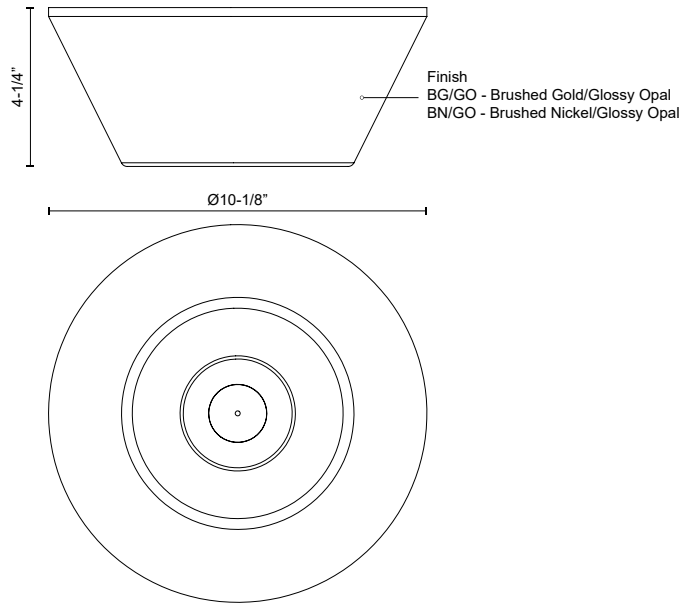

HOLT
FM45710
 FLUSH MOUNT

PROJECT

DESCRIPTION

The dramatic spiked pyramid detail of the Holt Collection gives it an edgy sophistication that isn't found in other vanity-style lighting options. Each circular opal glass diffuser is topped with brushed gold or black pyramids that draw your eyes to the center of the fixture. Whether you're looking for a unique style or an alternative edge, the Holt family is the direction to go.

FM45710-BN/GO
 Brushed
 Nickel/Glossy Opal
 Glass

FM45710-BG/GO
 Brushed
 Gold/Glossy Opal
 Glass

SPECIFICATION DETAILS

* For custom options, consult factory for details.

Fixture Dimensions	D10-1/8" x H4-1/4"
Light Source	AC LED Module
Wattage	16W
Total Lumens	1275lm
Delivered Lumens	525lm*
Voltage	120V
Color Temperature	3000K
CRI (Ra)	90CRI
Optional Color Temps	2700K - 5000K Available, Minimum Order Quantities Apply
LED Rated Life	50,000 hours
Dimming	100% - 10%, ELV Dimmer (Not Included)
Glass Details	Glossy Opal Glass
Location	Dry
Warranty	5 Years
Illumination Direction	Down
Mounting Style	Ceiling/Wall