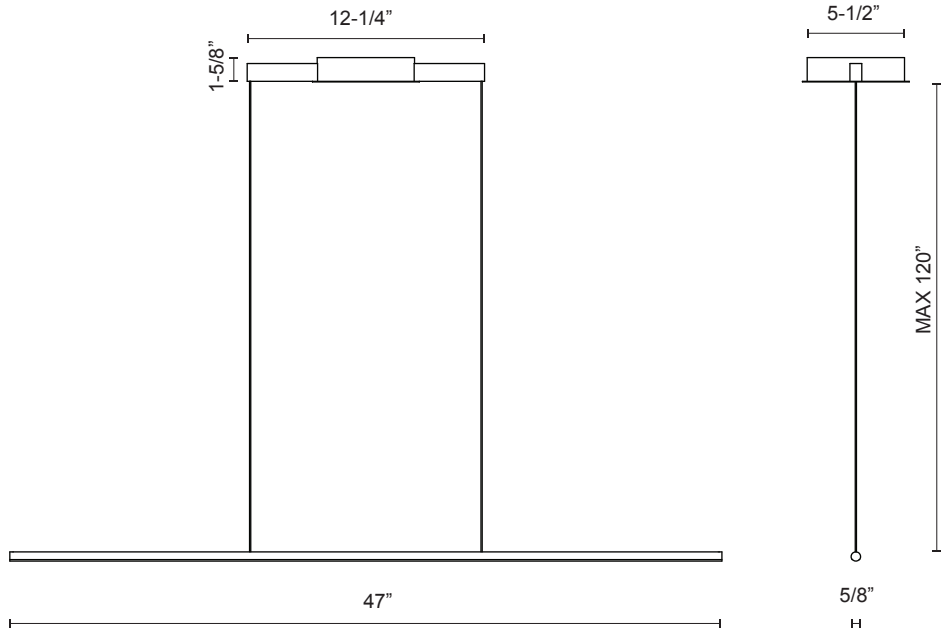

### Product Descriptions

Extruded aluminum cylinder with welded capped ends. Finely textured powder-coat finish. Rounded opal silicon diffuser. Down lights. Max. cable length of 120".

Canopy dimensions:  
L12-1/4"x W5-1/2"x H1-5/8"

Comments: