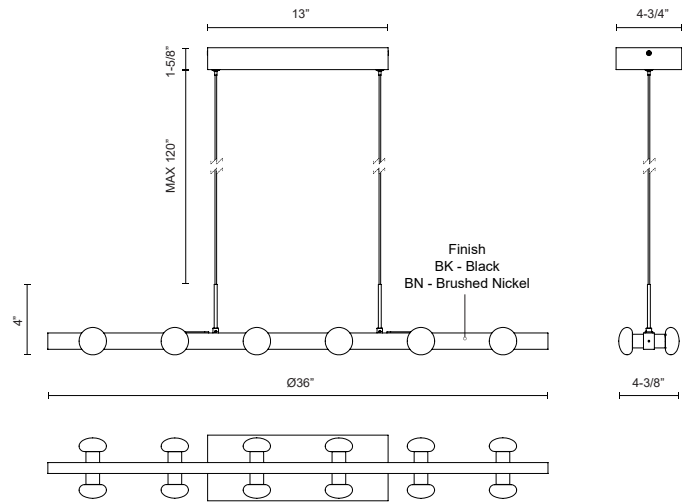

REZZ LP63436

PENDANTS

PROJECT

SPECIFICATION DETAILS

Fixture Dimensions	L36" x W4-3/8" x H4"
Light Source	LED with DC Driver
Wattage	41W
Total Lumens	3760lm
Delivered Lumens	BK-1000lm; BN-1200lm;
Voltage	120V
Color Temperature	3000K
CRI (Ra)	90CRI
Optional Color Temps	2700K - 5000K Available, Minimum Order Quantities Apply
LED Rated Life	50,000 hours
Dimming	100% - 10%, TRIAC or ELV Dimmer (Not Included)
Glass Details	Opal Glass
Adjustable	Yes
Wire Length	120" Max
Wire Type	BK - Black Wire; BN-Clear Wire;
Sloped Ceiling Adaptable	Yes
Location	Dry
CEC Title 24 JA8	Yes, JA8-2022
Canopy Dimensions	L13" x W4-3/4" x H1-5/8"

* For custom options, consult factory for details.

* For warranty information, please visit www.kuzcolighting.com/warranty

DESCRIPTION

The Rezz collection is the reimagining of the old Hollywood style we know and love. Simple, glamorous opal glass diffusers dance around a modern, minimal frame to create a totally new look. This collection is simple and stunning, great for a wide variety of design sensibilities. Available in Matte Black or Brushed Nickel accents.

KUZCO

CANADA: 19054 28TH AVENUE - SURREY, BC V3Z 6M3

USA: 3035 E. LONE MOUNTAIN ROAD - LAS VEGAS, NV 89081

WWW.KUZCOLIGHTING.COM

© 2022 KUZCO LIGHTING. ALL RIGHTS RESERVED.

COMMENT