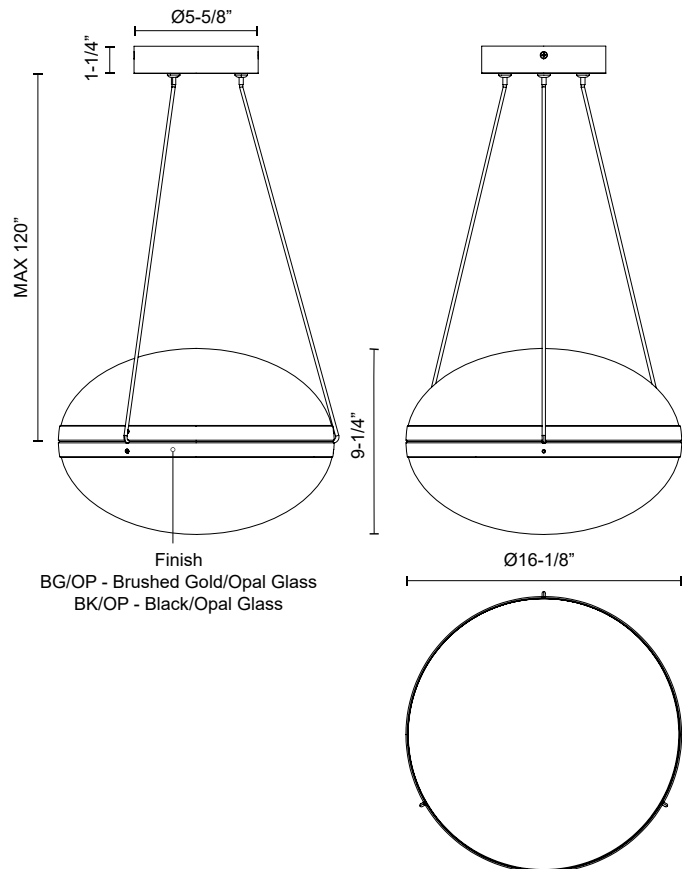

VIRGO PD76316

PENDANTS

PROJECT

PD76316-BG/OP
Brushed Gold/Opal
Glass

PD76316-BK/OP
Black/Opal Glass

SPECIFICATION DETAILS

* For custom options, consult factory for details.

Fixture Dimensions	D16-1/8" x H9-1/4"
Light Source	LED with DC Driver
Wattage	37W
Total Lumens	2980lm
Delivered Lumens	1400lm*
Voltage	120V
Color Temperature	3000K
CRI (Ra)	90CRI
Optional Color Temps	2700K - 5000K Available, Minimum Order Quantities Apply
LED Rated Life	50,000 hours
Dimming	100% - 10%, TRIAC or ELV Dimmer (Not Included)
Diffuser Details	Frosted Interior Acrylic
Glass Details	Clear External Glass
Adjustable	Yes
Wire Length	120" Max
Wire Type	Black
Minimum Hang Height	20"
Location	Dry
Compliance	T24-JA8
Warranty	5 Years
Illumination Direction	Up/Down
CEC Title 24 JA8	Yes, JA8-19
Canopy Dimensions	D5-5/8" x H1-1/4"

DESCRIPTION

The Virgo Collection's striking resemblance to a space vessel with have all eyes on it no matter where it finds its home. The beautifully clear, curved exterior glass showcases the soft frosted internal diffuser in a way that makes you feel as though you're staring into the interior of a spacecraft coasting through the galaxy. With two stunning finishes available, you can create a one-of-a-kind lighting area in any space.