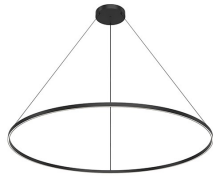

CERCHIO PD87772

PENDANTS

PROJECT

PD87772-BK
Black