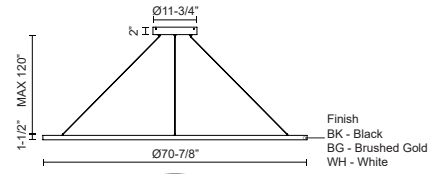

DESCRIPTION

Extruded and rolled aluminum with rectangular profile. Flush silicone diffuser. Matte powder-coated finish. Up and down light.. Duo canopy mounting style

Finish
BK - Black
BG - Brushed Gold
WH - White