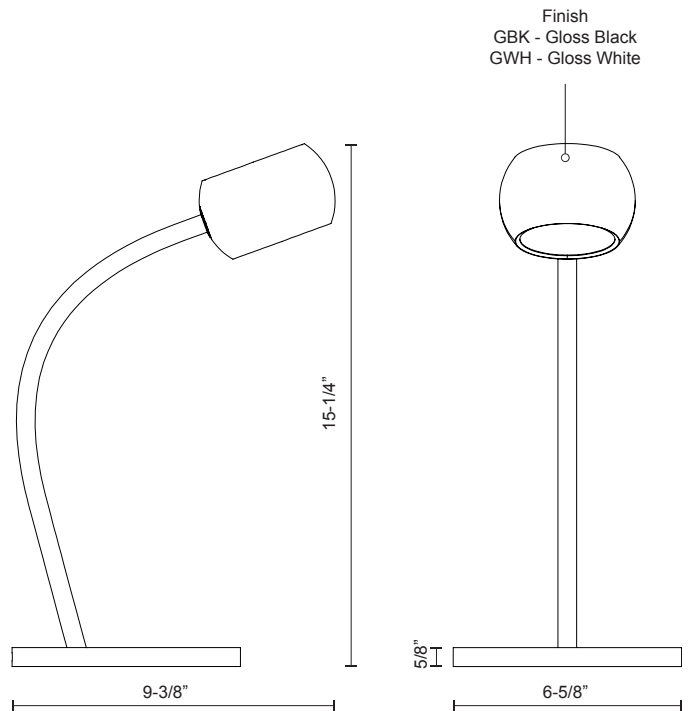

# FLUX TL46615

LAMPS

PROJECT

TL46615-GBK  
Gloss Black

TL46615-GWH  
Gloss White

## SPECIFICATION DETAILS

\* For custom options, consult factory for details.

<b>Fixture Dimensions</b>	L9-3/8" x W6-5/8" x H15-1/4"
<b>Light Source</b>	LED
<b>Wattage</b>	10W
<b>Total Lumens</b>	800lm
<b>Delivered Lumens</b>	GBK-210lm; GWH-371lm;
<b>Voltage</b>	120V
<b>Color Temperature</b>	3000K
<b>CRI (Ra)</b>	>90
<b>Optional Color Temps</b>	2700K - 5000K Available, Minimum Order Quantities Apply
<b>LED Rated Life</b>	50,000 hours
<b>Dimming</b>	100% - 10%, Touch dimmer
<b>Diffuser Details</b>	Acrylic diffuser
<b>Location</b>	Dry
<b>Warranty</b>	5 Years

## DESCRIPTION

Combining a truncated spherical aesthetic with modern adjustability features the Flux collection is ideal for the sophisticated interior setting. A flat recessed glass diffuser, partially frosted in its center, is showcased within the precise cast aluminum drum, providing an ambient wash where directed. The illuminated ring serves dual functions as a finder light and indicative perimeter for the touch actuated dimmer. Magnetic connectors allow for an unrestricted range of rotation and ease of assembly. Available in a range of configurations.