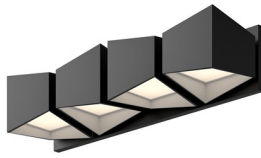

CUBIX VL31224

WALL

PROJECT

DESCRIPTION

The Cubix Collection is a playful take on the geometric patterns of origami. These fixtures are a luxe duotone finish of black and white that allows for easy integration into most color schemes and styles. The frosted acrylic diffuser provides softened direct lighting that's wonderful for bathrooms and kitchens.

VL31224-BK/WH
Black/White

SPECIFICATION DETAILS

* For custom options, consult factory for details.

Fixture Dimensions	W24-1/2" x E6-1/2" x H5-5/8"
Light Source	AC LED Module
Wattage	42W
Total Lumens	3400lm
Delivered Lumens	1950lm*
Voltage	120V
Color Temperature	3000K
CRI (Ra)	90CRI
Optional Color Temps	2700K - 5000K Available, Minimum Order Quantities Apply
LED Rated Life	50,000 hours
Dimming	100% - 10%, ELV Dimmer (Not Included)
Diffuser Details	White Acrylic
Location	Damp
Warranty	5 Years
Illumination Direction	Up/Down
Mounting Style	Up or Down
Canopy Dimensions	W24-1/2" x H5-5/8" x E3/4"