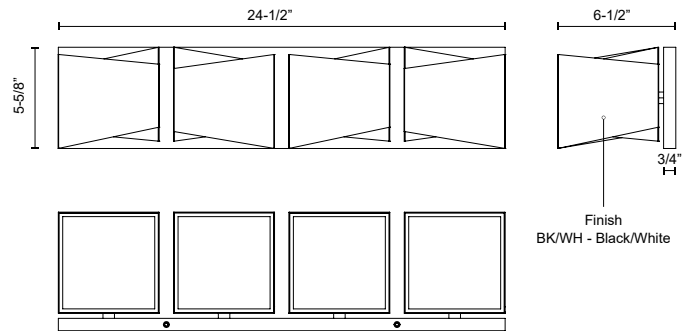

VL31224-BK/WH
Black/White

SPECIFICATION DETAILS

* For custom options, consult factory for details.

Fixture Dimensions	W24-1/2" x E6-1/2" x H5-5/8"
Light Source	AC LED Module
Wattage	42W
Total Lumens	3400lm
Delivered Lumens	1950lm*
Voltage	120V
Color Temperature	3000K
CRI (Ra)	90CRI
Optional Color Temps	2700K - 5000K Available, Minimum Order Quantities Apply
LED Rated Life	50,000 hours
Dimming	100% - 10%, ELV Dimmer (Not Included)
Diffuser Details	White Acrylic
Location	Damp
Warranty	5 Years
Illumination Direction	Up/Down
Mounting Style	Up or Down
Canopy Dimensions	W24-1/2" x H5-5/8" x E3/4"