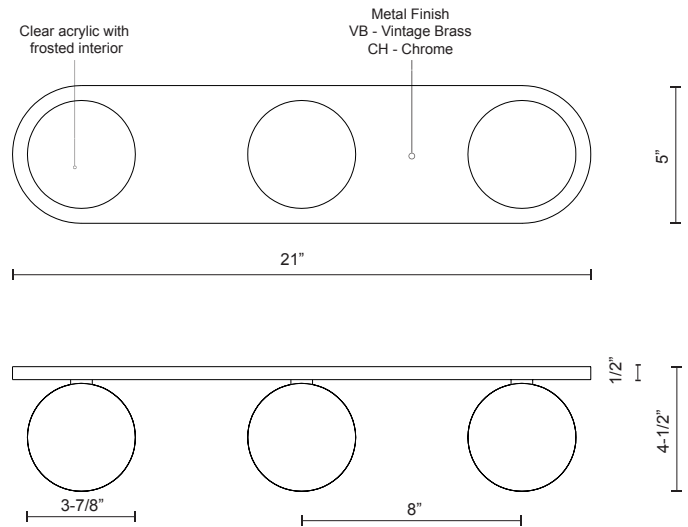

PLUTO
VL47321
VANITY

PROJECT

DESCRIPTION

A timeless spherical geometry is inherent to the Pluto pendant. A split line at the globe equator separates complementary plated LED housing from translucent acrylic diffuser. The multiple color options make the fixture a perfect furnishing accent or, in multiples, a focal point.

VL47321-CH
Chrome

VL47321-VB
Vintage Brass

SPECIFICATION DETAILS

* For custom options, consult factory for details.

Fixture Dimensions	W21" x H5" x E4-1/2"
Light Source	LED
Wattage	15W
Total Lumens	1200lm
Delivered Lumens	CH-810lm; VB-783lm;
Voltage	120V
Color Temperature	3000K
CRI (Ra)	>90
Optional Color Temps	2700K - 5000K Available, Minimum Order Quantities Apply
LED Rated Life	50,000 hours
Dimming	100% - 10%, ELV Dimmer (Not Included)
Diffuser Details	Clear with Frosted Center
Location	Damp
Warranty	5 Years
Canopy Dimensions	W21" x H5" x E1/2"