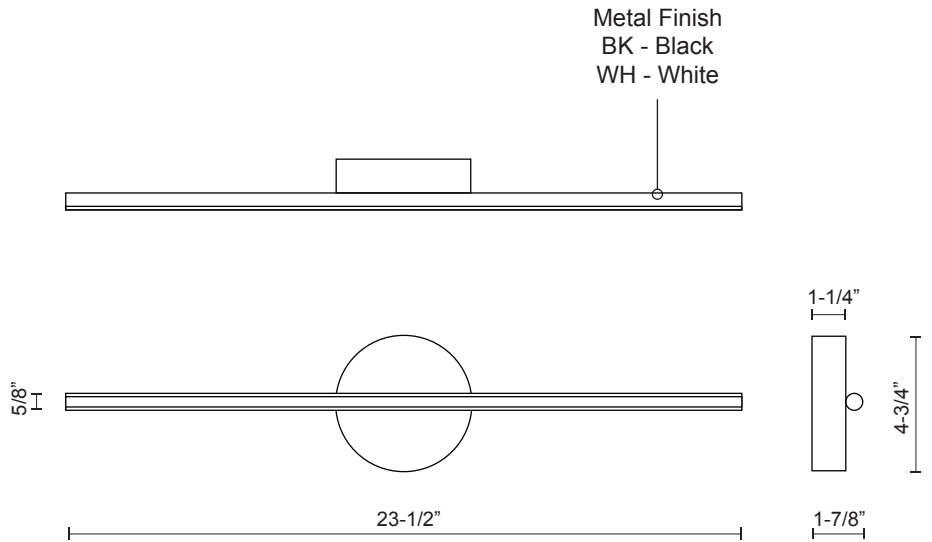

WS14923

Specification Sheet

Wall Sconce

BK - Black

WH - White

PROJECT					
DATE				TYPE	
Voltage	Watt	LED Lumens	Delivered Lumens	Finish(es)	Color Temp 3000K
120V	12W*	780lm*	420lm*	BK - Black	CRI(Ra) >90
120V	12W*	780lm*	660lm*	WH - White	Dimming 100%-10%
					Rated Life 50,000 hours

*Preliminary figures

Product Descriptions

Extruded aluminum cylinder with welded capped ends. Circular wall mount. Finely textured powder-coat finish. Rounded opal silicon diffuser. Outward emitting light.

Canopy dimensions:
D: 4-3/4", H: 1-1/4"

Comments: