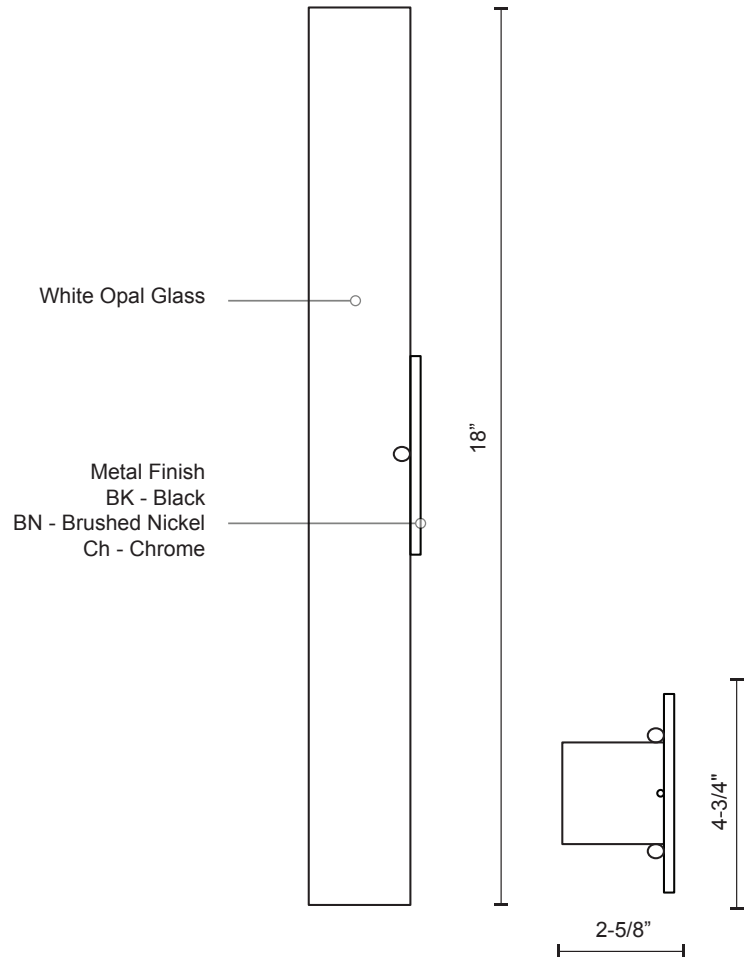

Comments:

Approved:

- No cancellations
- No returns