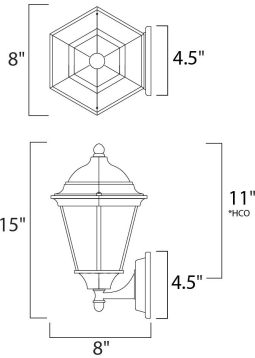

MEASUREMENTS

DIMENSION : 8" W x 15" H x 8" Ext
BACK PLATE : 4.5" W x 4.5" H x 11" HCO
HANGING WEIGHT : 1.87 lb

LAMPING

INPUT VOLTAGE : 120V
LUMENS : 1,150 Rated
BULB : 1 x 60W Incandescent E26 Medium , 60W Total
BULB INCLUDED : (Not Included)
DIMMABLE : Yes

Always consult a qualified electrician before installing any lighting product.