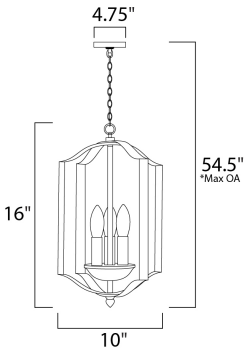

\*max overall height

**MEASUREMENTS**

- DIMENSION : 10" L x 10" W x 16" H
- MAX OAH : 54.5" OAH
- CANOPY : 4.75" W x 0.75" H x 4.75" L
- HANGING WEIGHT : 4 lb

**LAMPING**

- LUMENS : 1,800 Rated
- BULB : 3 x 60W Incandescent E12 Candelabra , 180W Total
- BULB INCLUDED : (Not Included)
- DIMMABLE : Yes