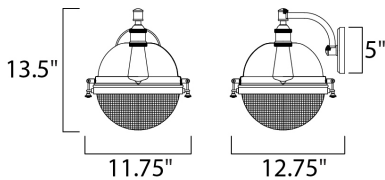

PRODUCT DESCRIPTION

This nautical design features a solid dome of aluminum finished in Oil Rubbed Bronze with solid brass hardware finished in Antique Brass. The Clear prismatic glass diffuser completes the authentic look of this outdoor collection.

MEASUREMENTS

DIMENSION : 11.75" W x 13.5" H x 12.75" Ext
 BACK PLATE : 5" W x 5" H x 4.75" HCO
 HANGING WEIGHT : 7.04 lb

LAMPING

INPUT VOLTAGE : 120V
 LUMENS : 0 Rated
 BULB : 1 x 60W Incandescent E26 Medium , 60W Total
 BULB INCLUDED : (Not Included)
 DIMMABLE : Yes
 LIGHTING_DIRECTION : Down