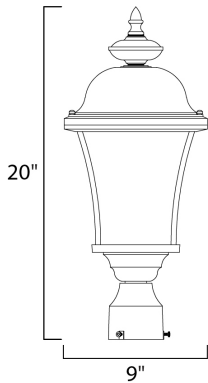

**PRODUCT DESCRIPTION**

Senator is a mediterranean style from Maxim Lighting International in Black, or Rust Patina finish.

**MEASUREMENTS**

DIMENSION : 9" L x 9" W x 20" H  
 HANGING WEIGHT : 5.79 lb

**LAMPING**

**GLASS**

Seedy CD

**MATERIAL**

Die Cast Aluminum

**RATINGS**

cETLus  
 Wet Location

**ADDITIONAL**

RATED LIFE 2500 Hours  
 OPERATING TEMPERATURE:  
 -20°C (-4°F), 40°C (104°F)