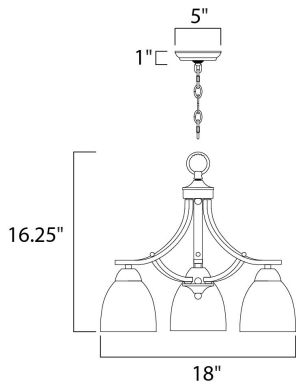

PRODUCT DESCRIPTION

This transitional design works in any style home. Intersecting, rectangular tubing finished in your choice of Satin Nickel or Oil Rubbed Bronze gently curves to support simple line Frost glass shades.

MEASUREMENTS

DIMENSION : 18" L x 18" W x 16.25" H
 CANOPY : 5.12" W x 1" H x 5.12" L
 HANGING WEIGHT : 5.86 lb

LAMPING

INPUT VOLTAGE : 120V
 LUMENS : 0 Rated
 BULB : 3 x 60W Incandescent E26 Medium , 180W Total
 BULB INCLUDED : (Not Included)
 DIMMABLE : Yes