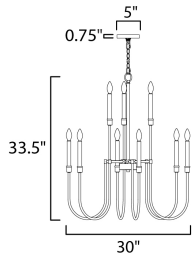

MEASUREMENTS

DIMENSION : 30" W x 33.75" H
 CANOPY : 5" W x 0.75" H
 HANGING WEIGHT : 10.25 lb

LAMPING

INPUT VOLTAGE : 120V
 BULB : 9 x 60W Incandescent E12 Candelabra , 540W Total
 BULB INCLUDED : (Not Included)
 DIMMABLE : Y