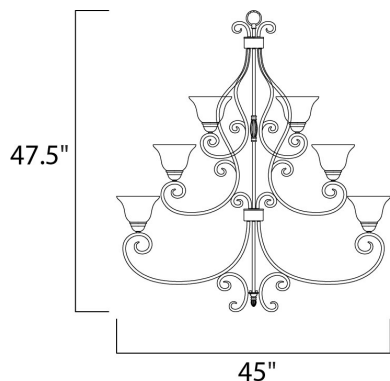

PRODUCT DESCRIPTION

This decorative classic in Oil Rubbed Bronze finish is both dramatic and subtle, with or without shades.

MEASUREMENTS

DIMENSION : 45" L x 45" W x 47.5" H
 HANGING WEIGHT : 40.56 lb

LAMPING