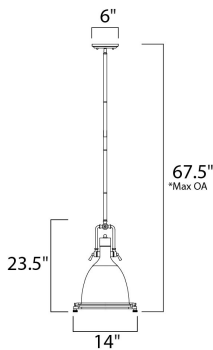

*max overall height

MEASUREMENTS

- DIMENSION : 14" L x 14" W x 23.5" H
- MAX OAH : 62" OAH
- CANOPY : 6" W x 1" H x 6" L
- HANGING WEIGHT : 9.9 lb

LAMPING

- INPUT VOLTAGE : 120V
- LUMENS : 0 Rated
- BULB : 1 x 60W Incandescent E26 Medium , 60W Total
- BULB INCLUDED : (Not Included)
- DIMMABLE : Yes