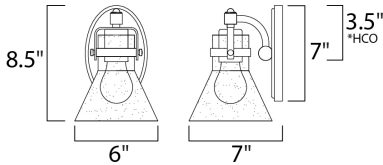

PRODUCT DESCRIPTION

This nautical-inspired bath vanity features Clear Seedy glass cones suspended by a yoke frame finished in Polished Chrome. The clear glass offers abundant lighting and compliments the styling of the fixture. Make it a more industrial look by adding filament E26 light bulbs.

*height from center of outlet to the top of the fixture

MEASUREMENTS

DIMENSION : 6" W x 8.5" H x 7" Ext
 MAX OAH : 4.5" W x 7" H
 HANGING WEIGHT : 2.2 lb

LAMPING

INPUT VOLTAGE : 110-130V
 LUMENS : 0 Rated
 BULB : 1 x 60W Incandescent E26 Medium , 60W Total
 BULB INCLUDED : (Not Included)
 DIMMABLE : Yes