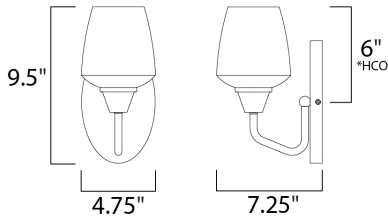

MEASUREMENTS

DIMENSION : 4.75" W x 9.5" H x 7.25" Ext
 MAX OAH : x 4.33" W x 6.8" H
 HANGING WEIGHT : 0.56 lb

LAMPING

INPUT VOLTAGE : 120V
 LUMENS : 0 Rated
 BULB : 1 x 60W Incandescent E26 Medium , 60W Total
 BULB INCLUDED : (Not Included)
 DIMMABLE : Yes

*height from center of outlet to the top of the fixture

FINISHES OPTION

-  Black / Satin Nickel
-  Bronze / Antique Brass

GLASS

Clear CL

MATERIAL

Steel + Glass

RATINGS