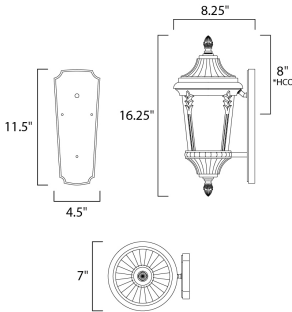

PRODUCT DESCRIPTION

Featuring a Die Cast frame of Black with clear Water Glass and added detail to the support rails, the Sentry collection represents a timeless classic reborn.

MEASUREMENTS

DIMENSION : 7" W x 16.25" H x 8.25" Ext
BACK PLATE : 4.5" W x 11.5" H x 8" HCO
HANGING WEIGHT : 3.7 lb

LAMPING

INPUT VOLTAGE : 120V
BULB : 1 x 60W Incandescent E26 Medium , 60W Total
BULB INCLUDED : (Not Included)
LIGHTING_DIRECTION : Down

FINISHES OPTION

Black

GLASS

Water Glass WG

MATERIAL

Die Cast Aluminum + Glass

RATINGS

cETLus
Wet Location

ADDITIONAL

INSTALL UP/DOWN: Up
OPERATING TEMPERATURE:
-20°C (-4°F), 40°C (104°F)

Always consult a qualified electrician before installing any lighting product.